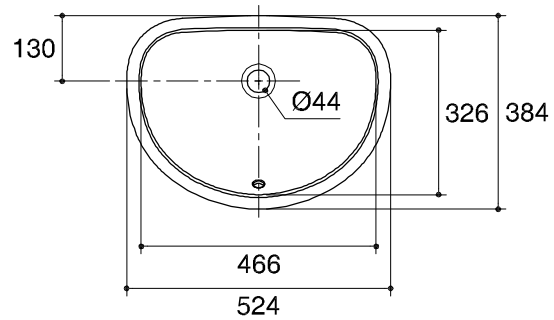

Dimensions are approximate.

Unit: mm.

SKU	K-10997X-WK
Name	BAGAN
Description	UNDER COUNTER LAVATORY

KARAT

* The recommended dimension for installation can be adjusted according to user preferences and layout.