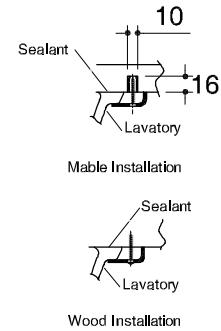

Dimensions are approximate.

Unit: mm.

SKU	K-10997X-WK
Name	BAGAN
Description	UNDER COUNTER LAVATORY

KARAT

* The recommended dimension for installation can be adjusted according to user preferences and layout.