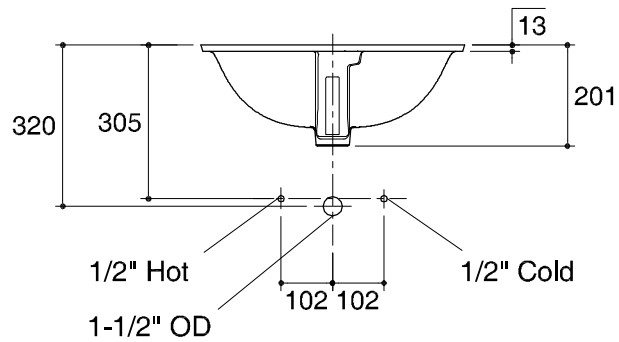

Dimensions are approximate.

Unit: mm.

SKU	K-10997X-WK
Name	BAGAN
Description	UNDER COUNTER LAVATORY

KARAT

* The recommended dimension for installation can be adjusted according to user preferences and layout.