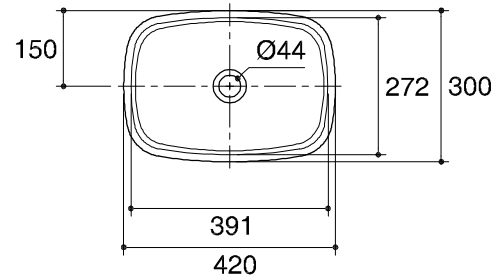

Dimensions are approximate.

Unit: mm.

SKU	K-11012X-1-WK
Name	BAGAN
Description	VESSEL

KARAT

* The recommended dimension for installation can be adjusted according to user preferences and layout.