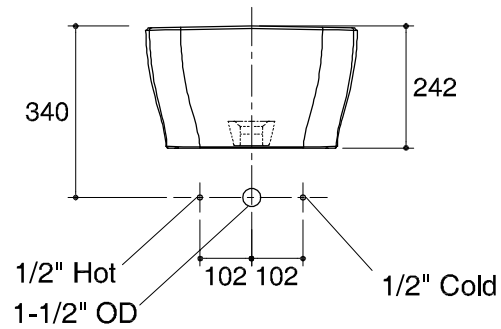

Dimensions are approximate.

Unit: mm.

SKU	K-11012X-1-WK
Name	BAGAN
Description	VESSEL

KARAT

* The recommended dimension for installation can be adjusted according to user preferences and layout.