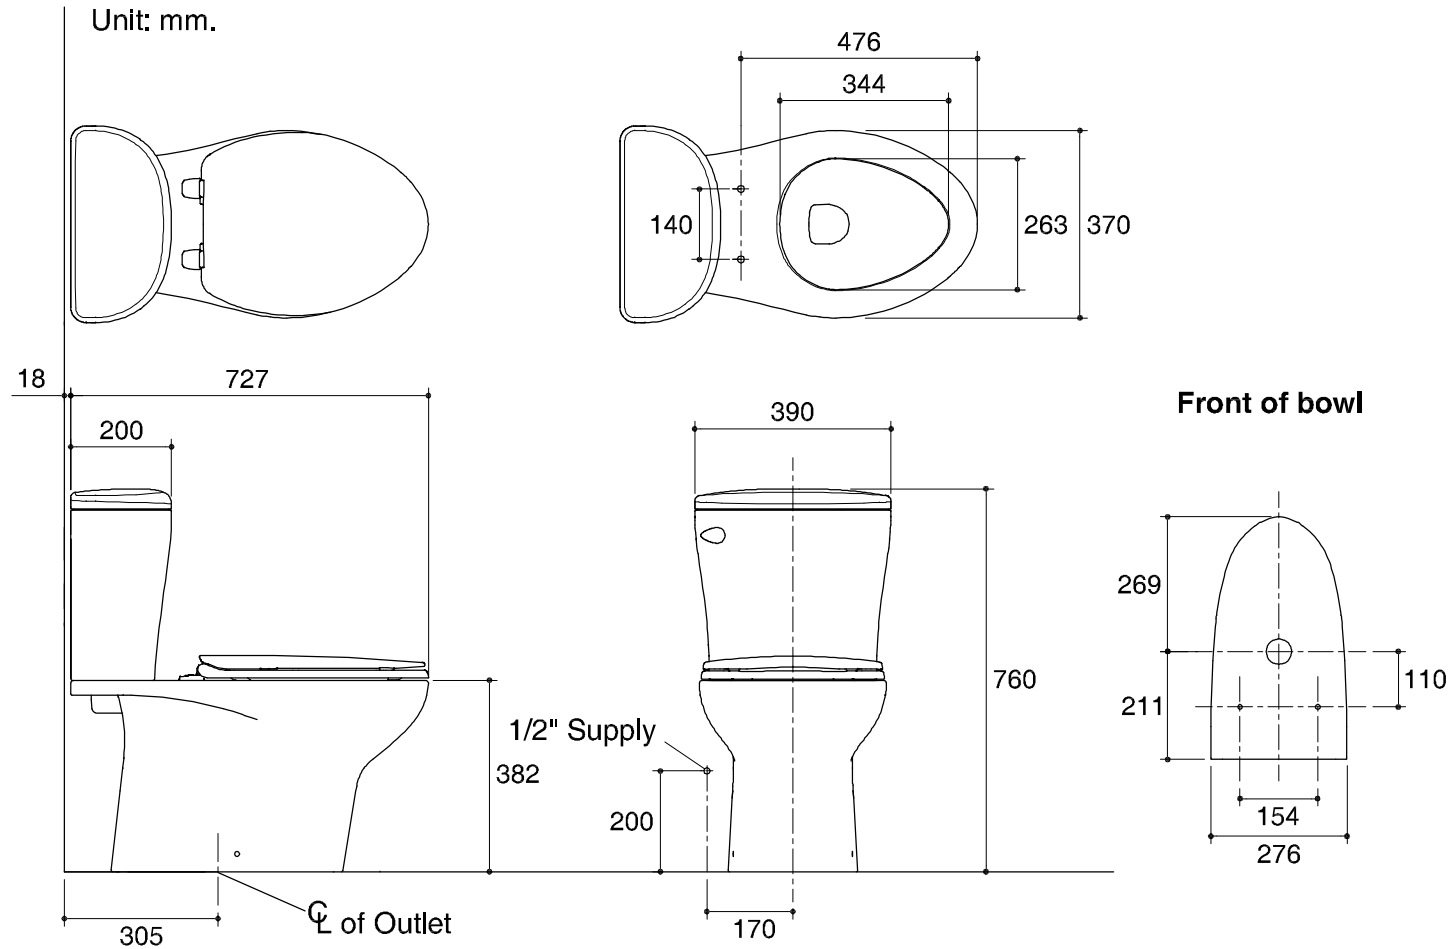

Dimensions are approximate.

Unit: mm.

SKU	K-12370X-S-WK
Name	BAGAN
Description	2PC TOILET

KARAT

* The recommended dimension for installation can be adjusted according to user preferences and layout.