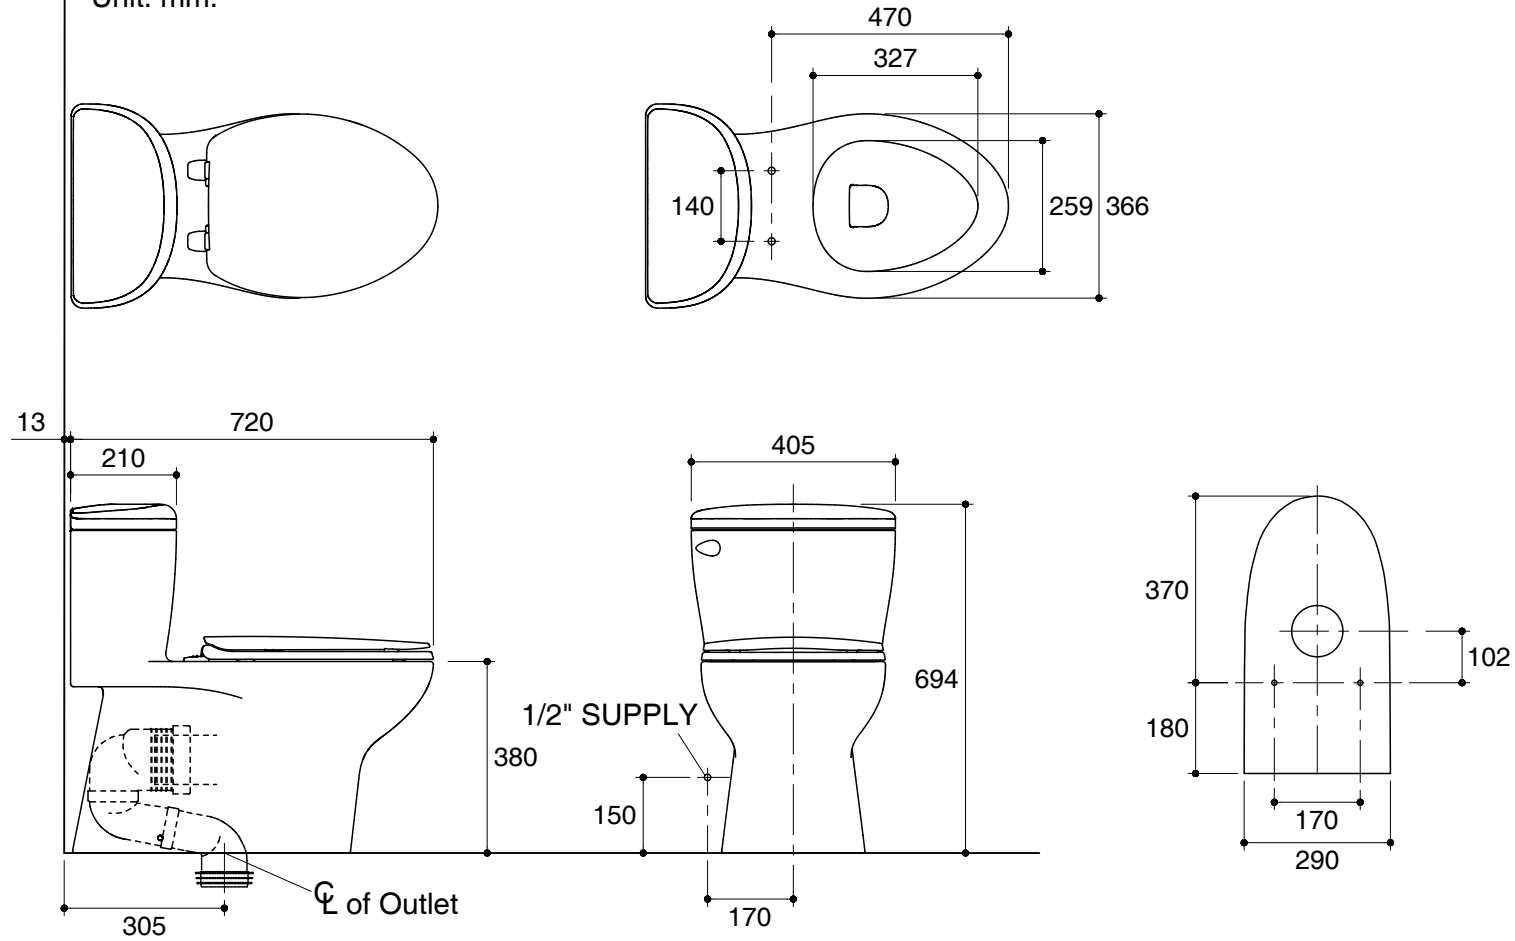

Dimensions are approximate.
Unit: mm.

SKU	K-12411X-S-WK
Name	BAGAN
Description	1PC TOILET

KARAT

* The recommended dimension for installation can be adjusted according to user preferences and layout.