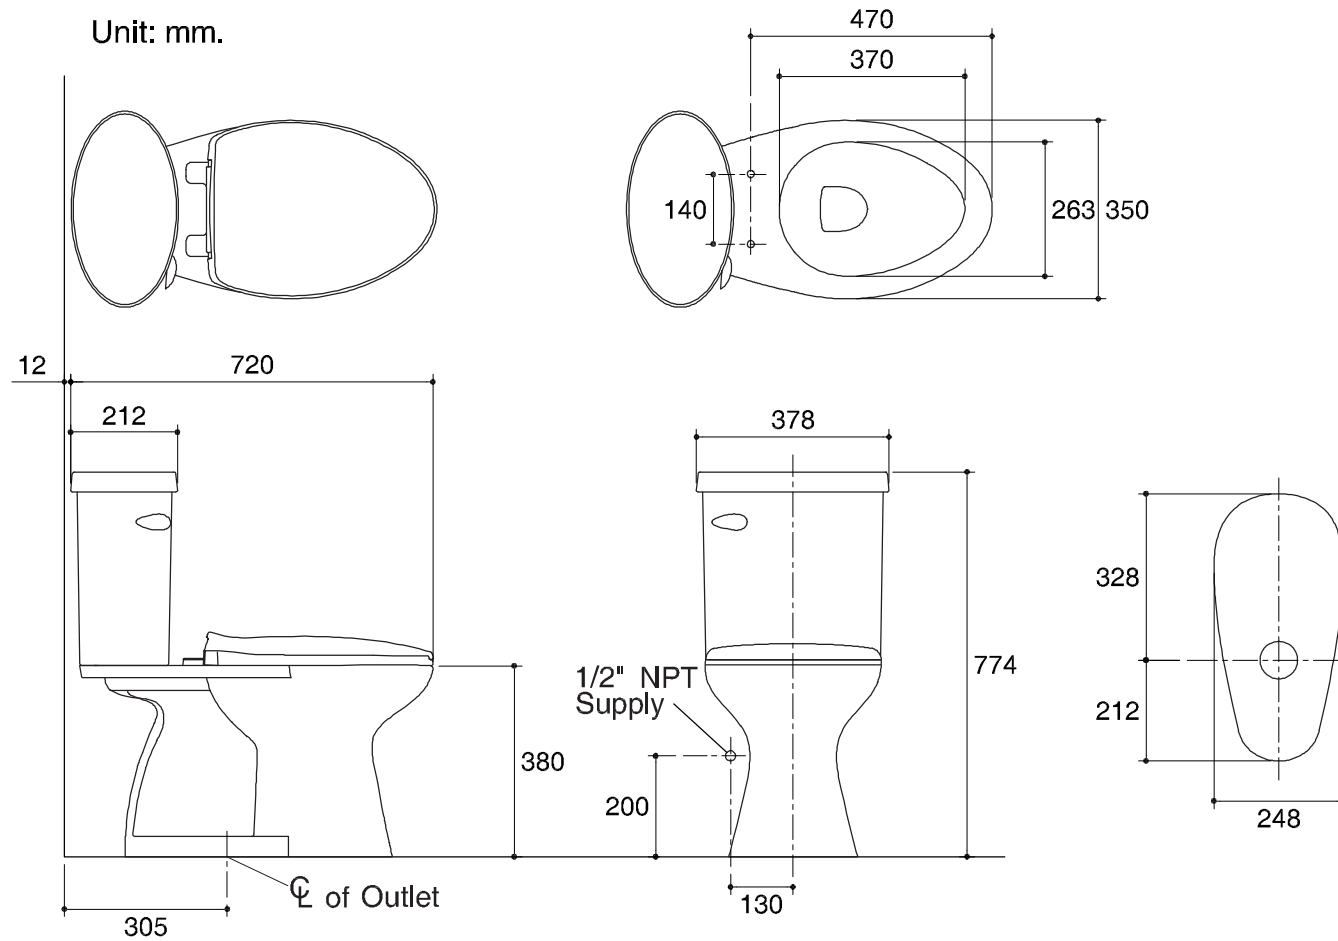

Dimensions are approximate.

Unit: mm.

SKU	K-12475X-S-WK
Name	BAMBOO
Description	2PC TOILET

KARAT

* The recommended dimension for installation can be adjusted according to user preferences and layout.