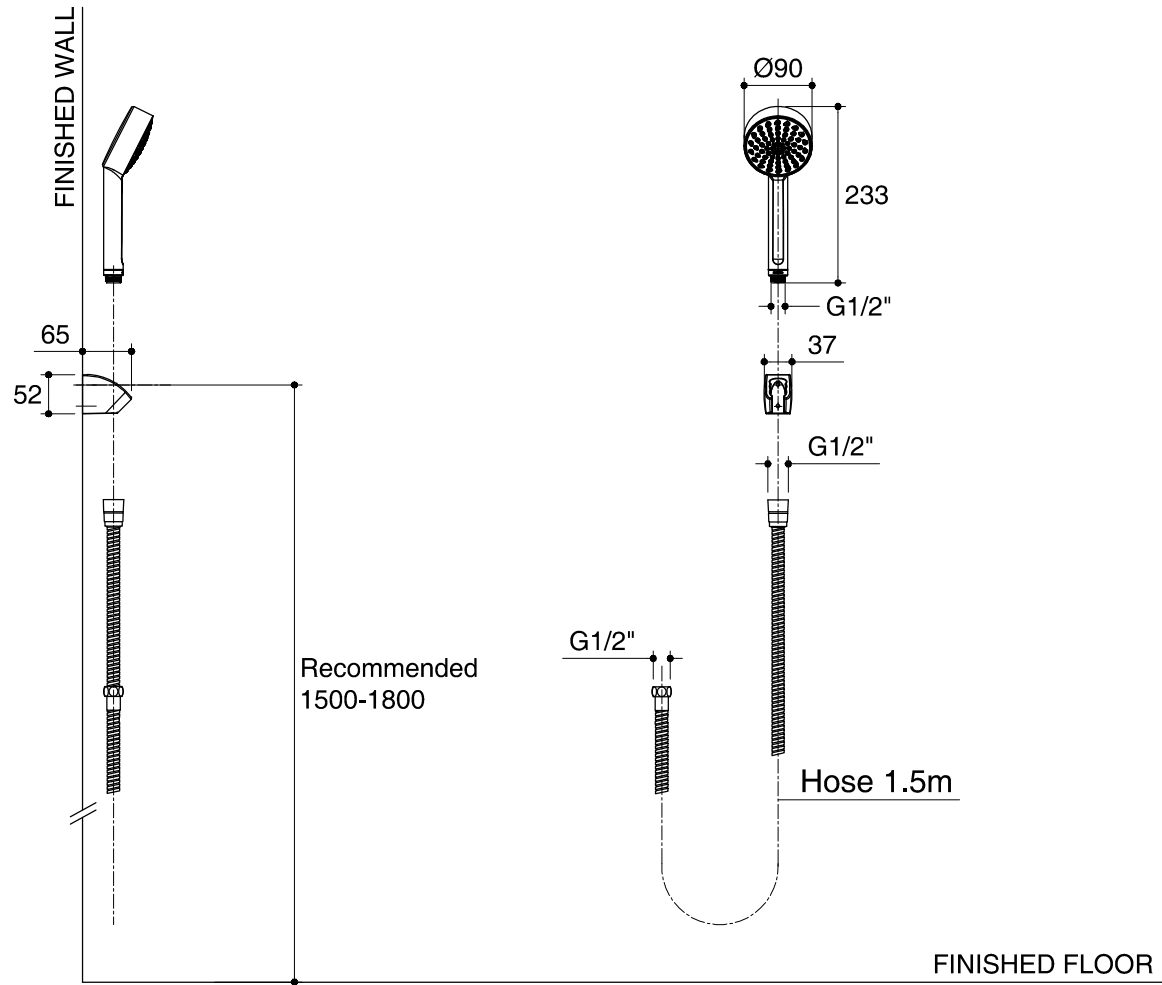

Dimensions are approximate.
Unit: mm

SKU	K-24004X-CP
Name	BEAT
Description	90 MM. HANDSHOWER SET 1 FUNCTION.

ENGLEFIELD

*The recommended dimension for installation can be adjusted according to user preferences and layout.