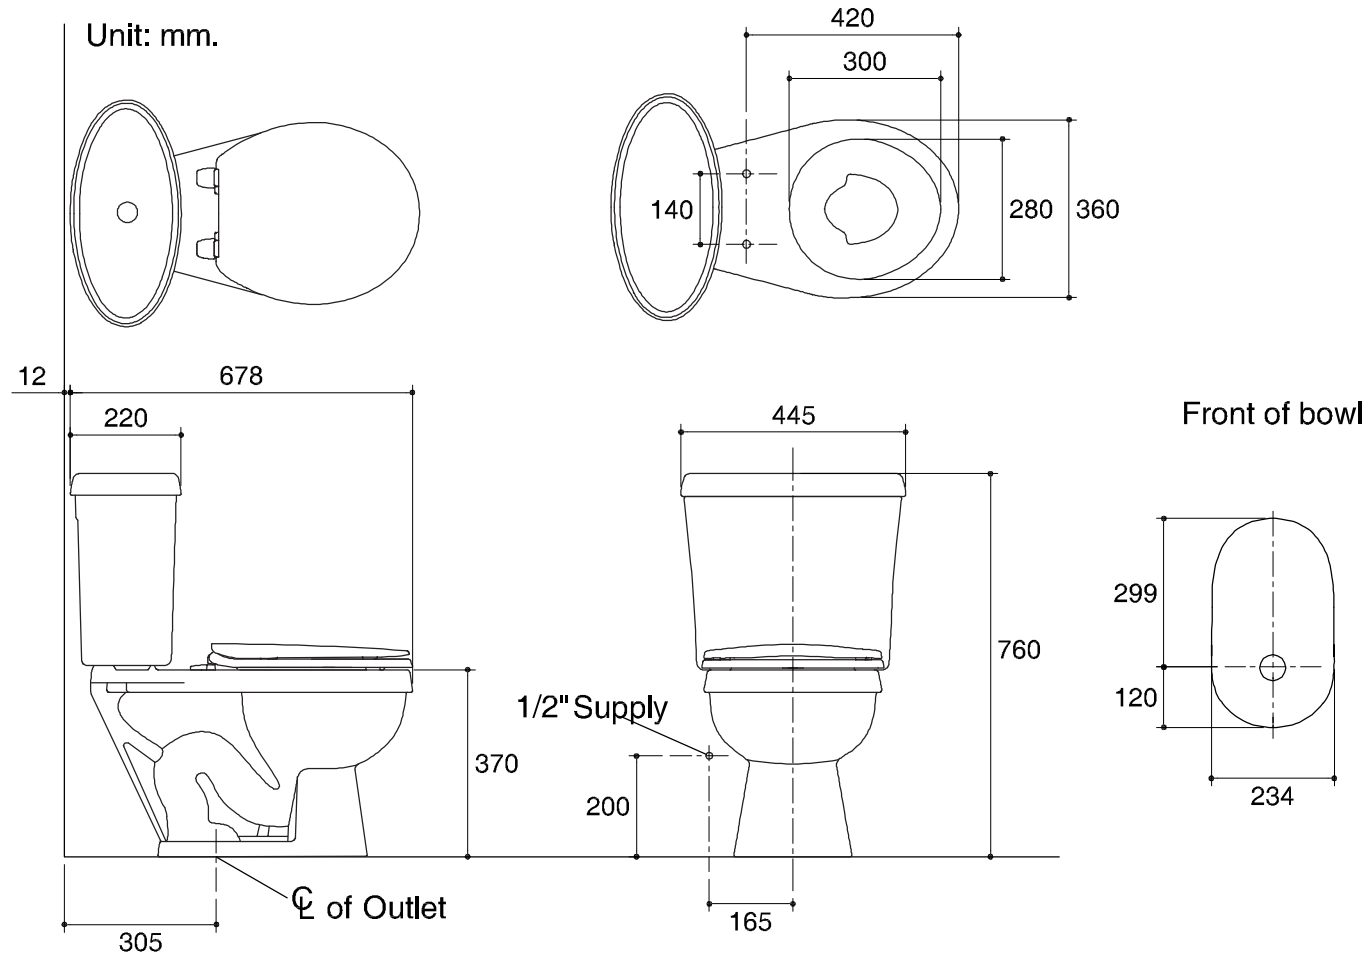

Dimensions are approximate.

Unit: mm.

SKU	K-45313X-WK
Name	BLUE STAR PLUS
Description	2PC TOILET

KARAT

* The recommended dimension for installation can be adjusted according to user preferences and layout.