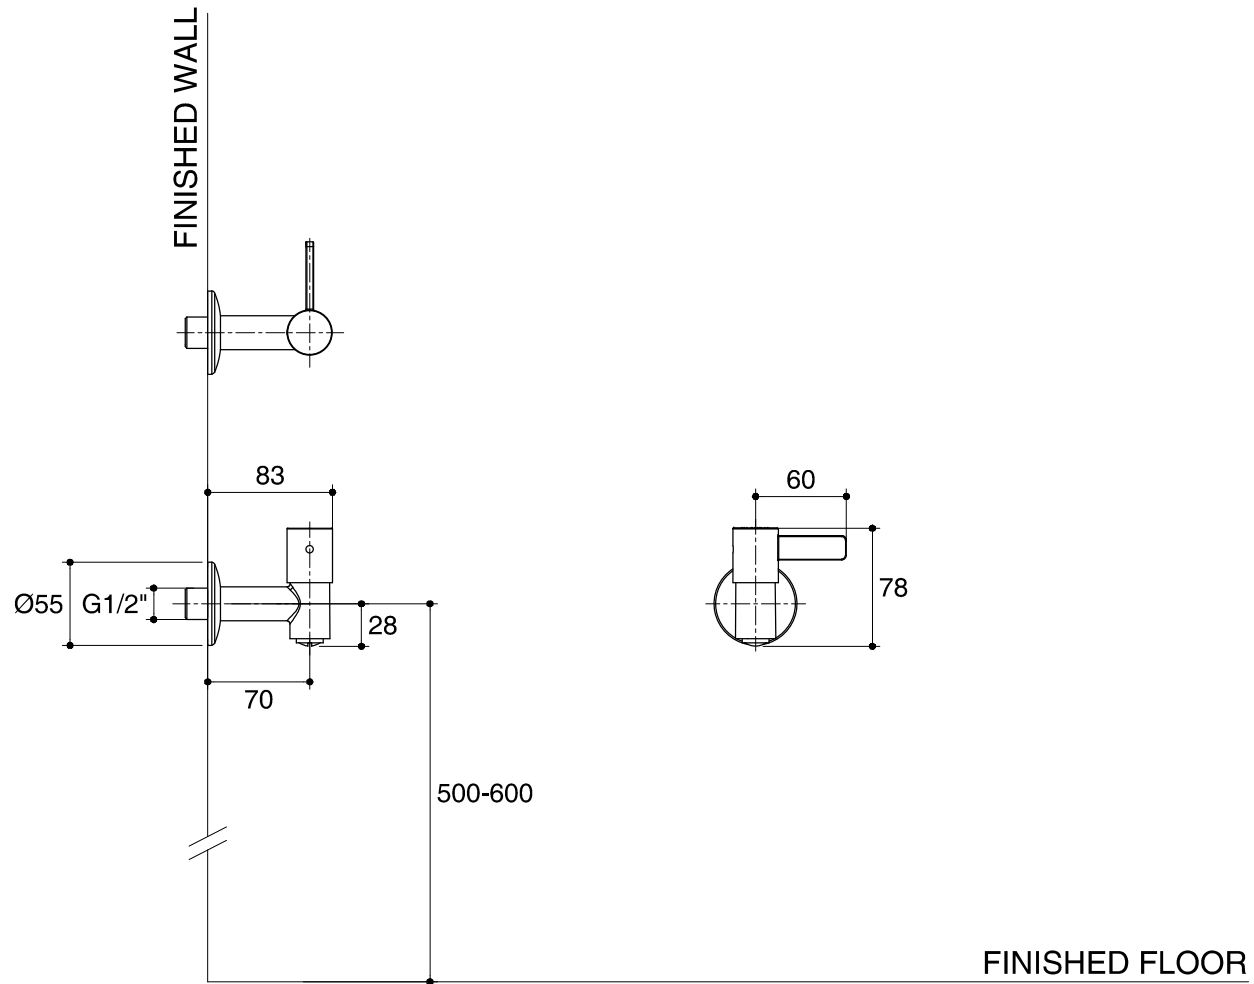

Dimensions are approximate.

Unit: mm

SKU	K-77151X-4CD-CP
Name	BRIO
Description	WALL TAP (SHORT) COLD ONLY

ENGLEFIELD

*The recommended dimension for installation can be adjusted according to user preferences and layout.