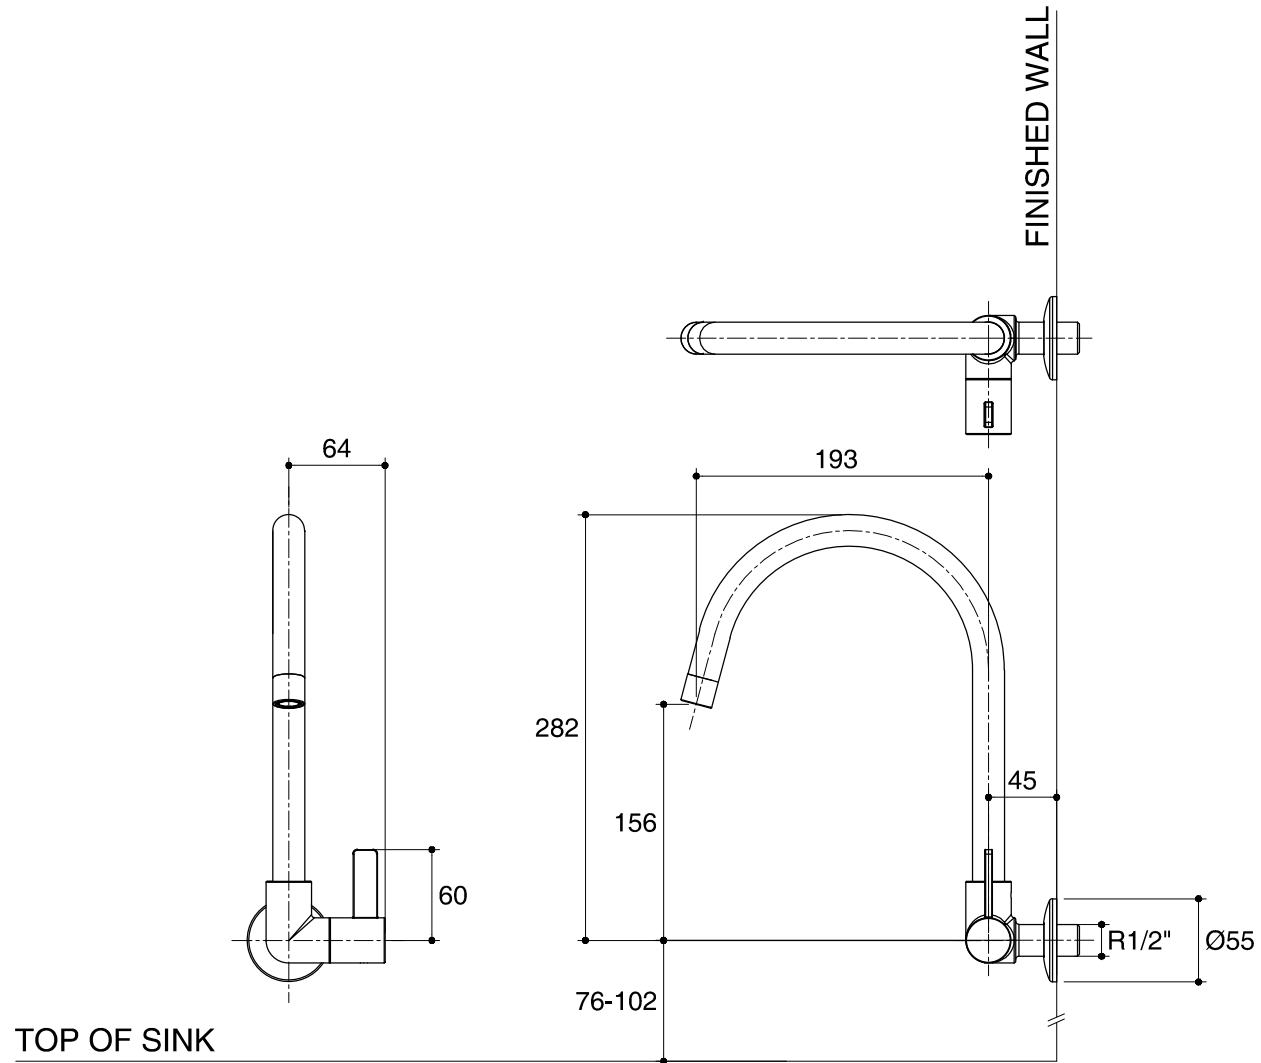

Dimensions are approximate.

Unit: mm

TOP OF SINK

SKU	K-77153X-4CD-CP
Name	BRIO
Description	WALL-MOUNT KITCHEN FAUCET COLD ONLY

ENGLEFIELD

*The recommended dimension for installation can be adjusted according to user preferences and layout.