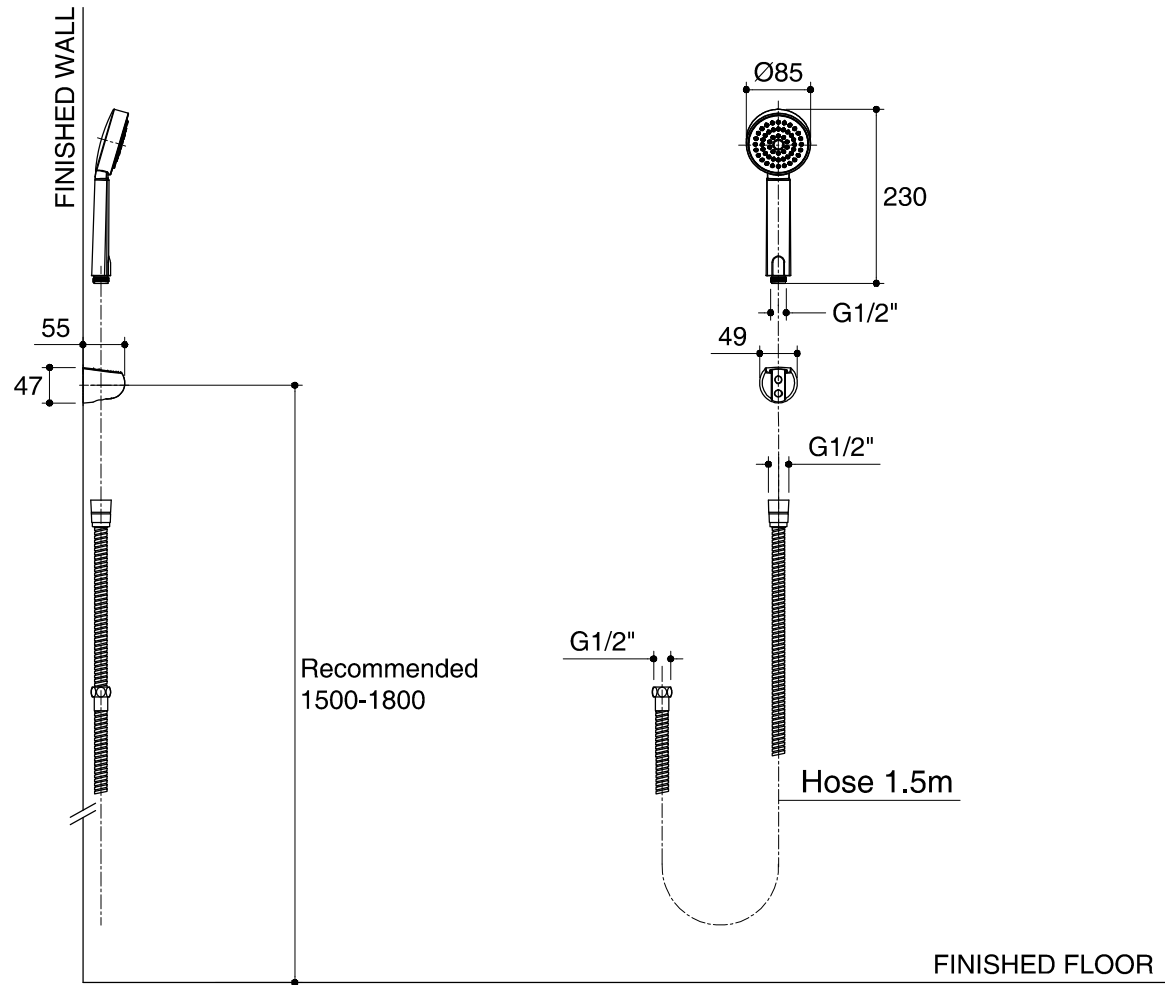

Dimensions are approximate.
Unit: mm

SKU	K-98946X-CP
Name	BRIO
Description	HANDSHOWER SET

ENGLEFIELD

*The recommended dimension for installation can be adjusted according to user preferences and layout.