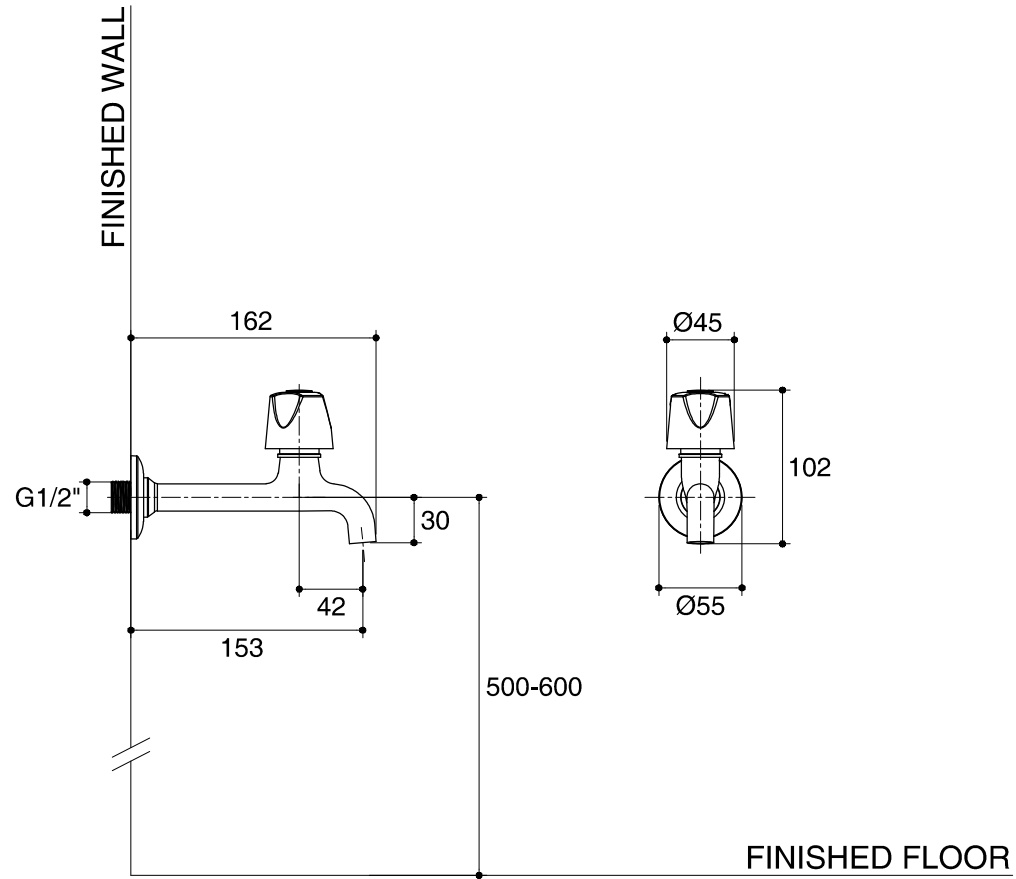

Dimensions are approximate.

Unit: mm

SKU	K-15812X-8-CP
Name	CAPRI
Description	WALL TAP

ENGLEFIELD

*The recommended dimension for installation can be adjusted according to user preferences and layout.