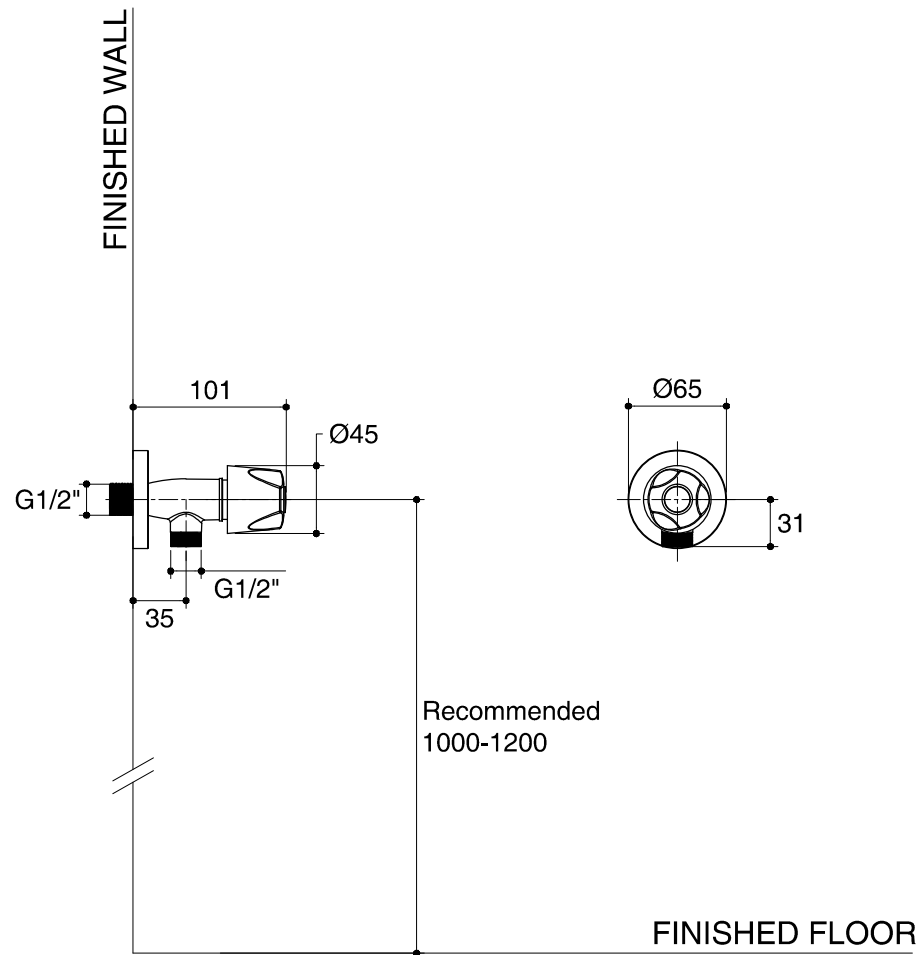

Dimensions are approximate.

Unit: mm

SKU	K-15813X-8-CP
Name	CAPRI
Description	SHOWER VALVE - COLD WATER

ENGLEFIELD

*The recommended dimension for installation can be adjusted according to user preferences and layout.