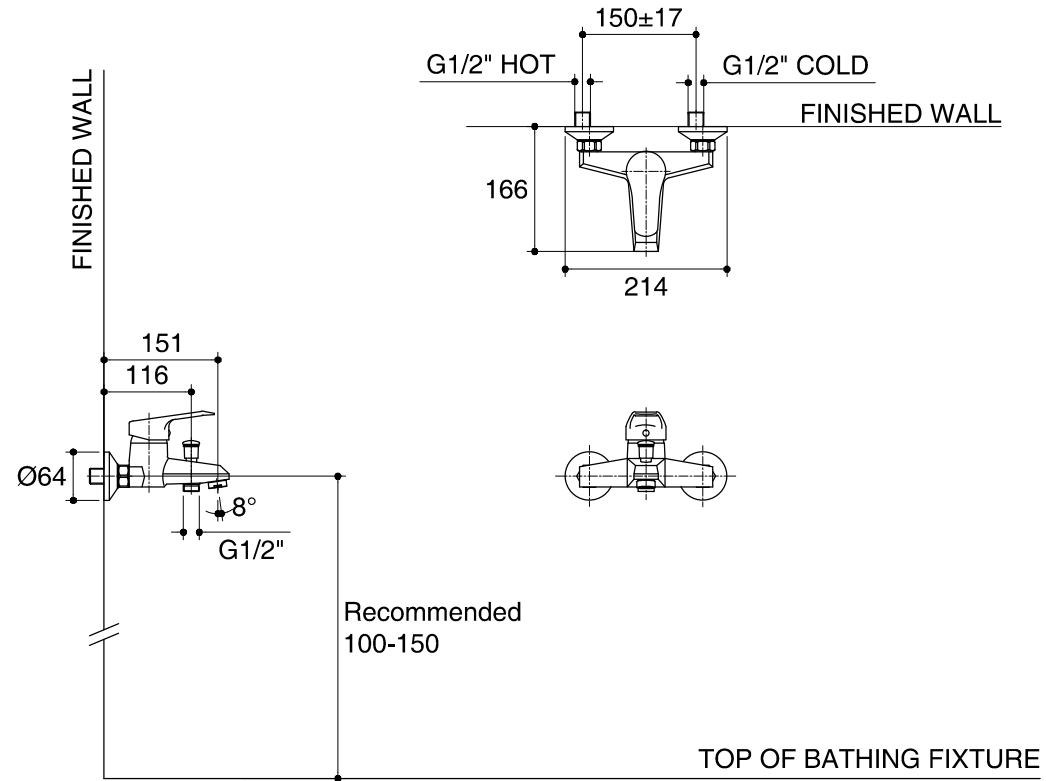

Dimensions are approximate.
Unit: mm

SKU	K-15716X-CP
Name	CARMELLO
Description	EXPOSED WALL-MOUNT BATH SHOWER MIXER

ENGLEFIELD

*The recommended dimension for installation can be adjusted according to user preferences and layout.