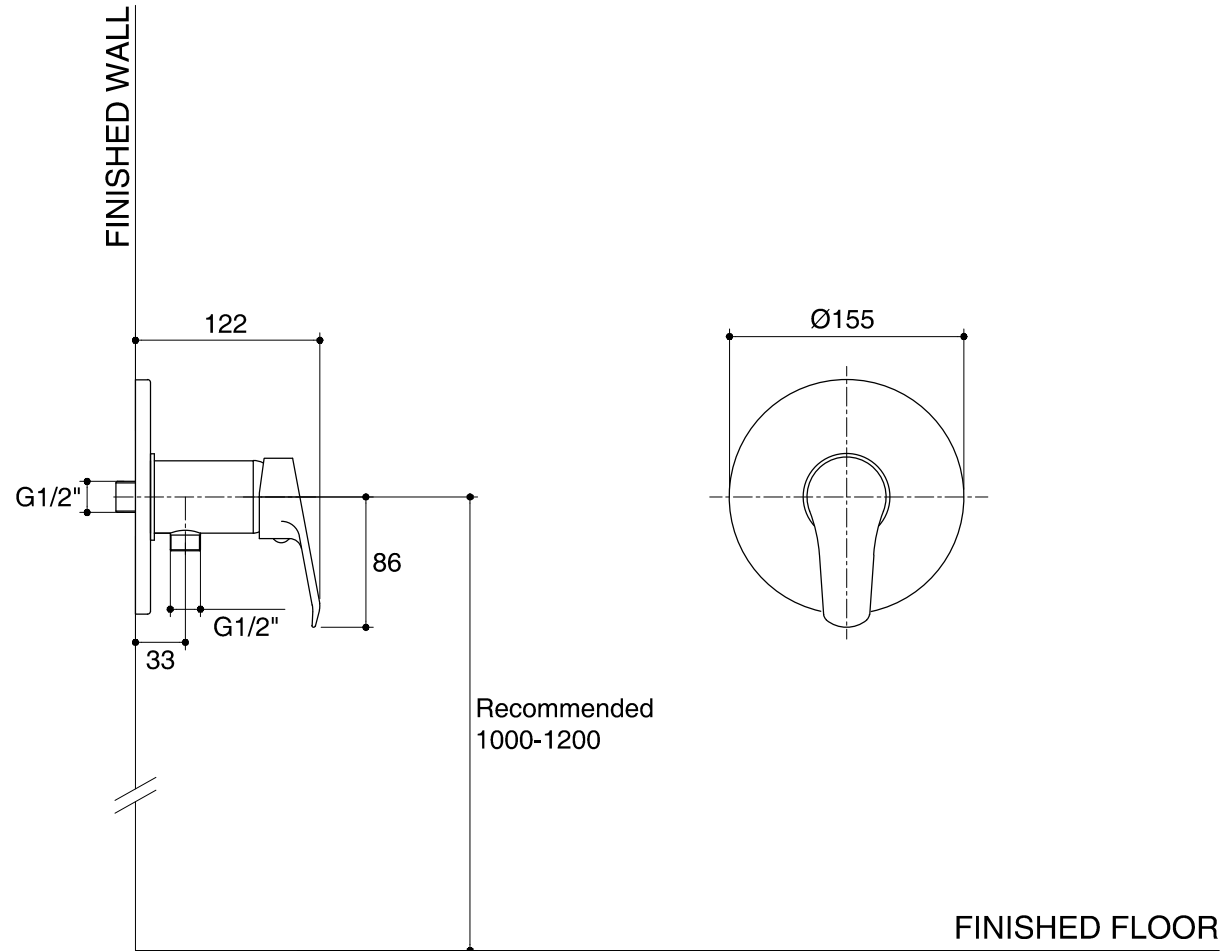

Dimensions are approximate.

Unit: mm

SKU	K-15773X-4-CP
Name	CARMELLO
Description	WALL-MOUNT SHOWER VALVE COLD WATER ONLY
ENGLEFIELD	

*The recommended dimension for installation can be adjusted according to user preferences and layout.