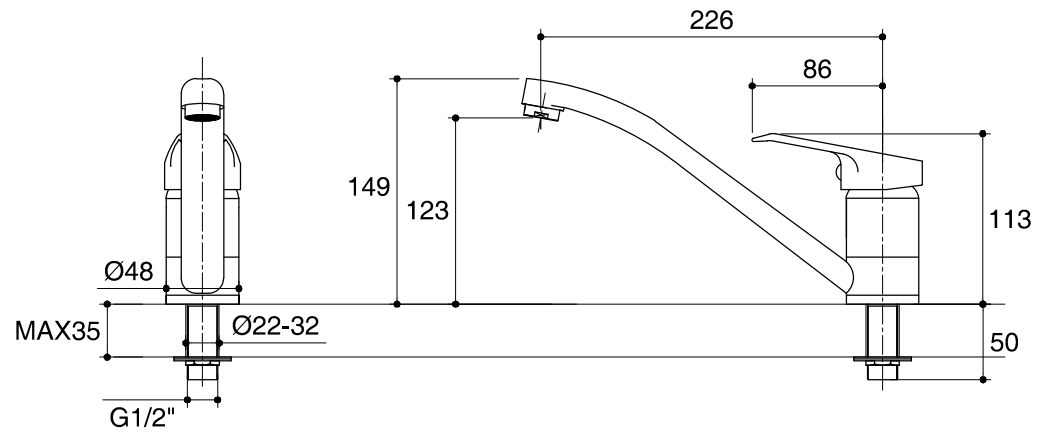

Dimensions are approximate.

Unit: mm

SKU	K-15777X-4-CP
Name	CARMELLO
Description	KITCHEN FAUCET
ENGLEFIELD	

*The recommended dimension for installation can be adjusted according to user preferences and layout.