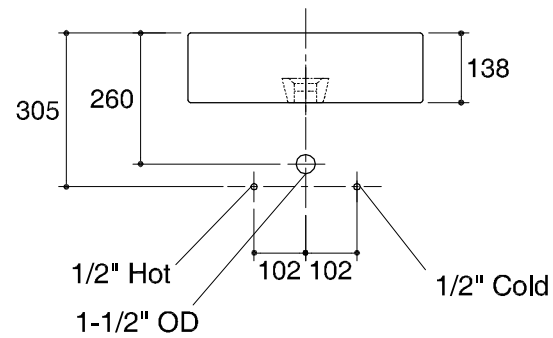

Dimensions are approximate.

Unit: mm.

SKU	K-17558X-1-WK
Name	CAMELLO
Description	VESSEL

KARAT

* The recommended dimension for installation can be adjusted according to user preferences and layout.