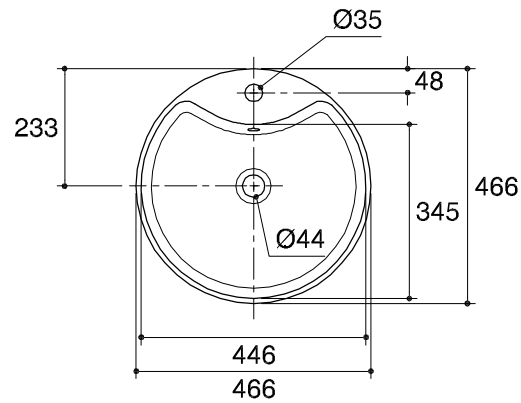

Dimensions are approximate.

Unit: mm.

SKU	K-17558X-1-WK
Name	CAMELLO
Description	VESSEL

KARAT

* The recommended dimension for installation can be adjusted according to user preferences and layout.