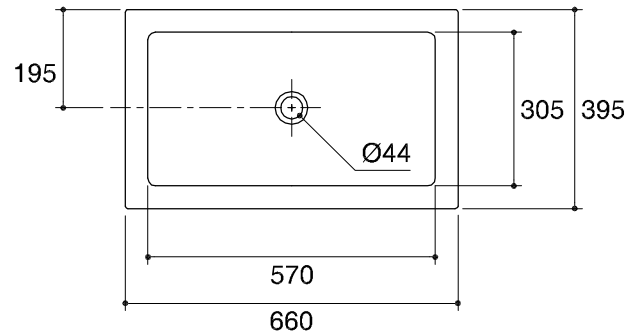

Dimensions are approximate.

Unit: mm.

SKU	K-10811X-WK
Name	CIRIO
Description	VESSEL

KARAT

* The recommended dimension for installation can be adjusted according to user preferences and layout.