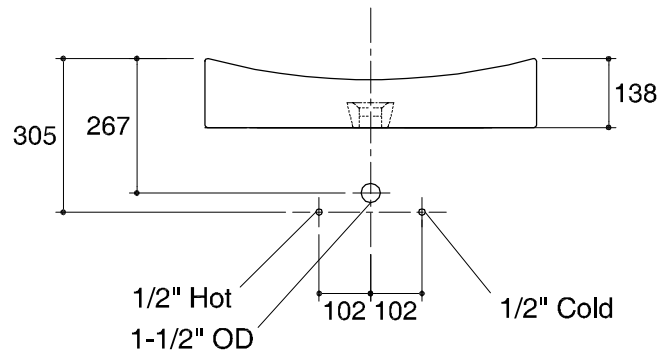

Dimensions are approximate.

Unit: mm.

SKU	K-10811X-WK
Name	CIRIO
Description	VESSEL

KARAT

* The recommended dimension for installation can be adjusted according to user preferences and layout.