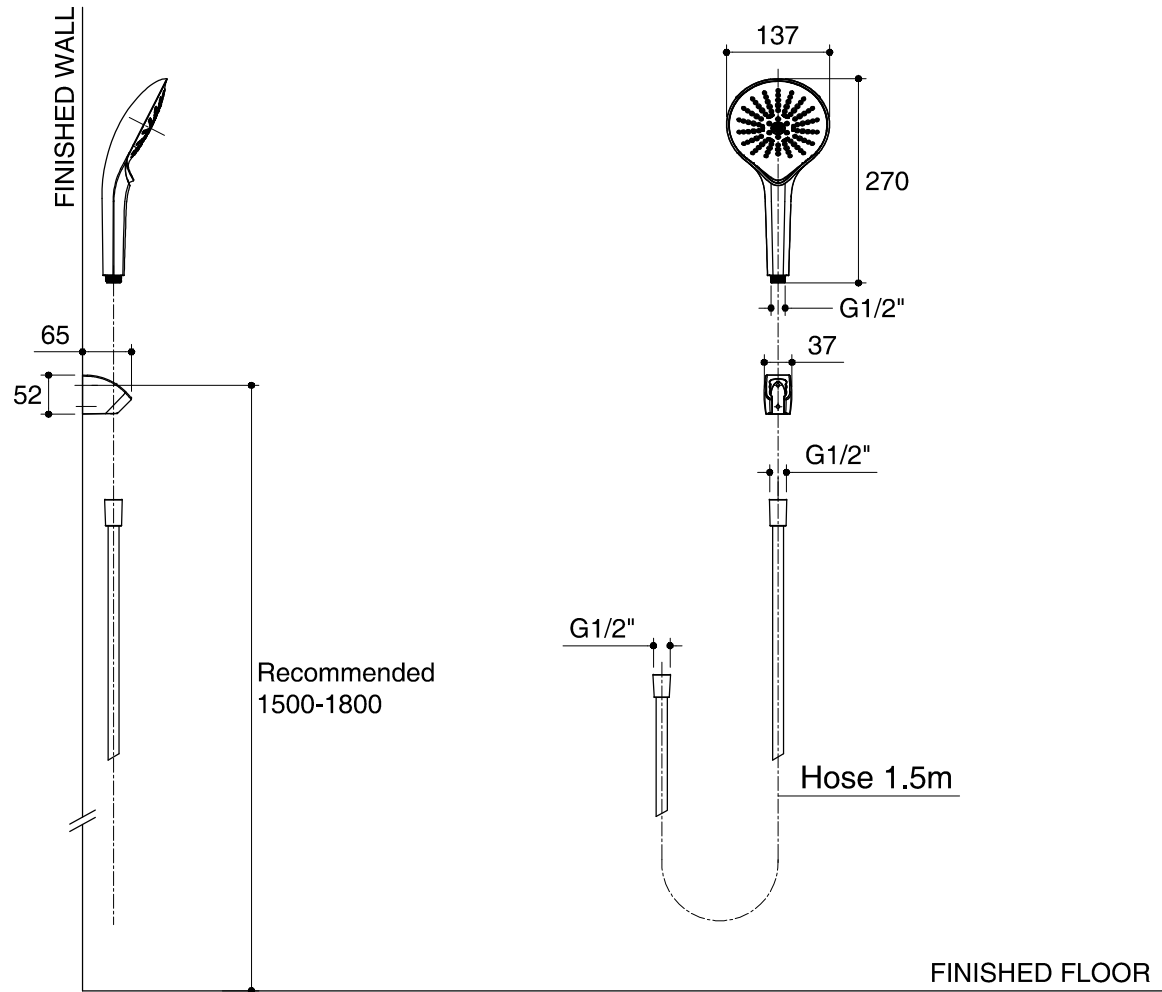

Dimensions are approximate.  
Unit: mm

<b>SKU</b>	<b>K-23178X-CP</b>
<b>Name</b>	<b>CLICK</b>
<b>Description</b>	<b>HANDSHOWER SET 4 FUNCTIONS.</b>

**ENGLEFIELD**

\*The recommended dimension for installation can be adjusted according to user preferences and layout.