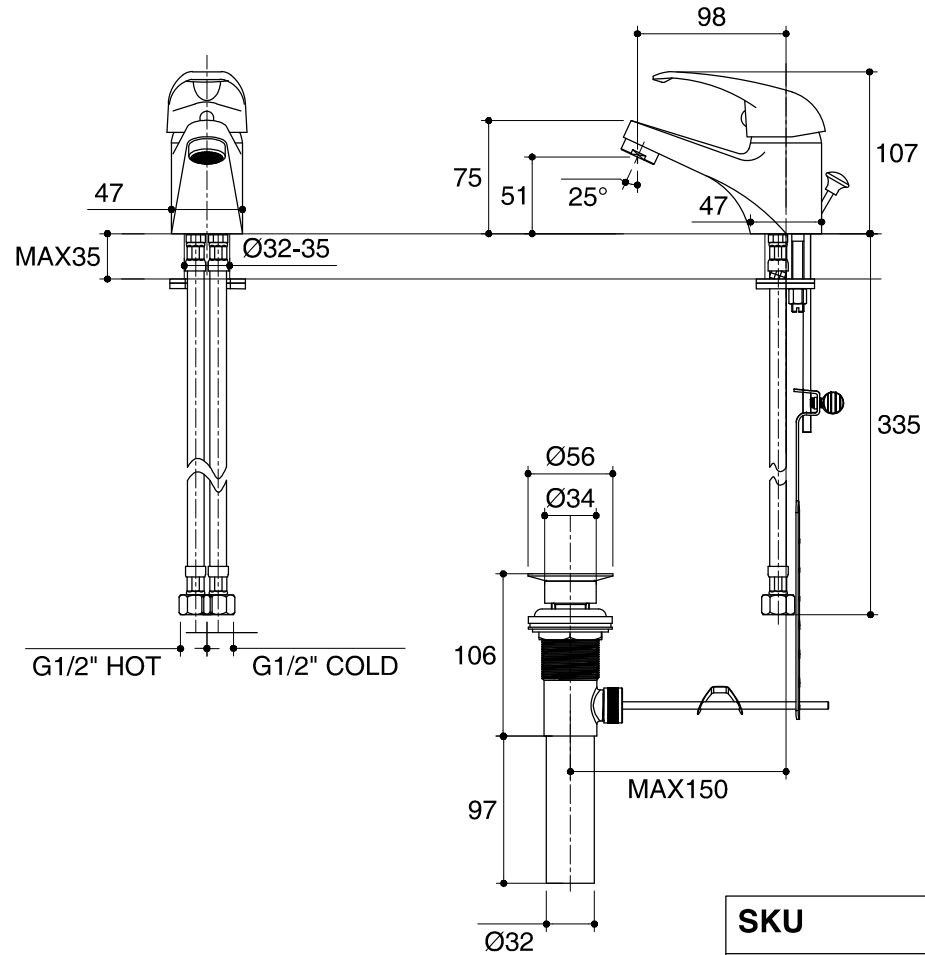

Dimensions are approximate.

Unit: mm

SKU	K-15710X-4-CP
Name	DELANO
Description	SINGLE LEVER LAVATORY FAUCET - MIXER

ENGLEFIELD

*The recommended dimension for installation can be adjusted according to user preferences and layout.