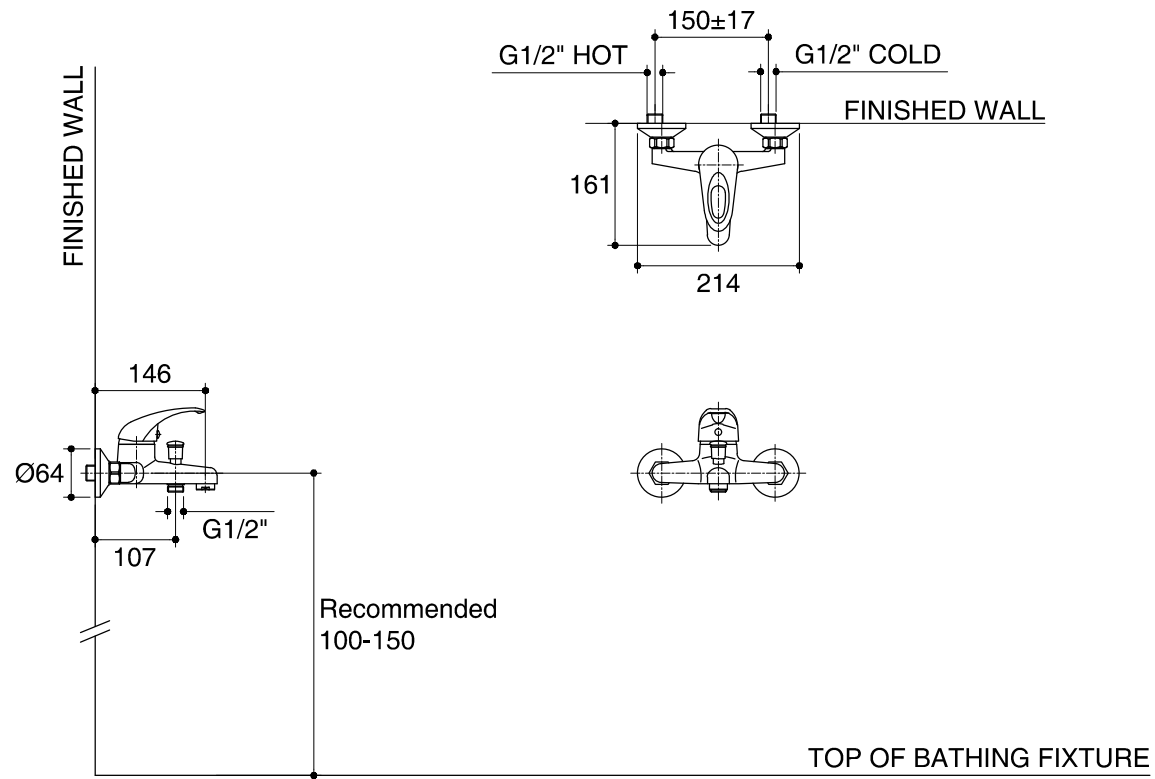

Dimensions are approximate.  
Unit: mm

<b>SKU</b>	<b>K-15711X-4-CP</b>
<b>Name</b>	<b>DELANO</b>
<b>Description</b>	<b>EXPOSED WALL-MOUNT BATH SHOWER MIXER</b>

**ENGLEFIELD**

\*The recommended dimension for installation can be adjusted according to user preferences and layout.