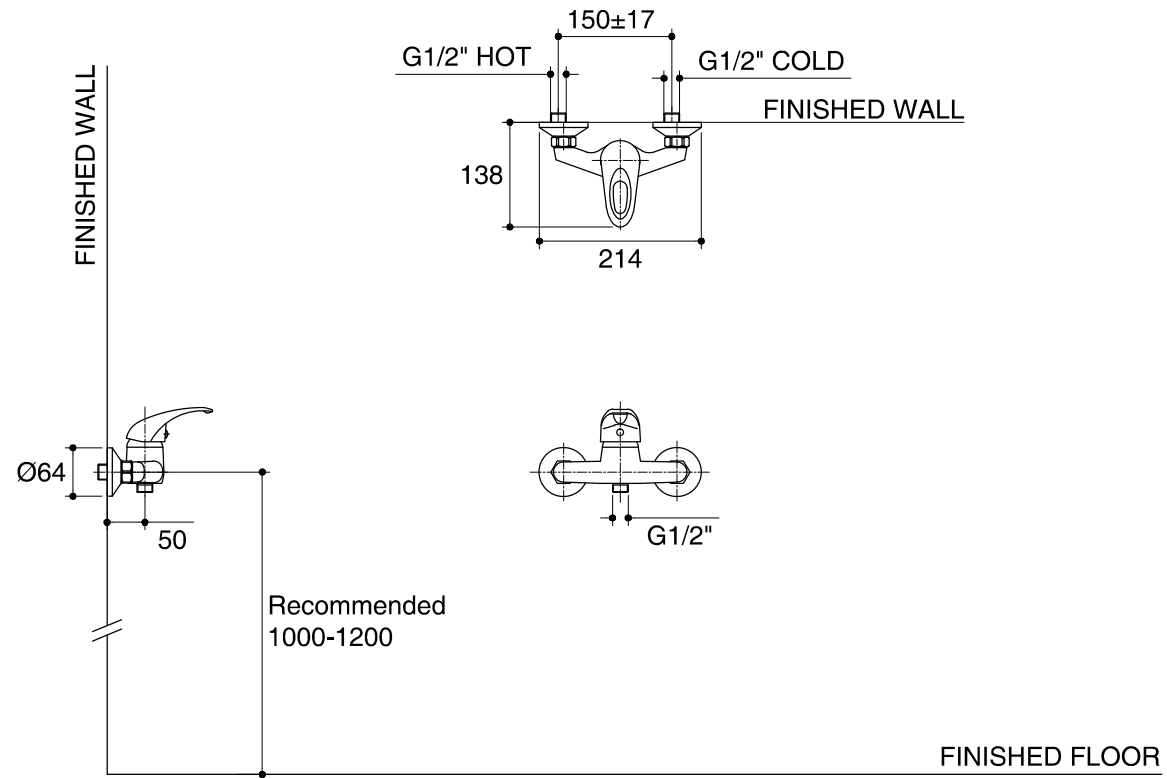

Dimensions are approximate.
Unit: mm

SKU	K-15711X-4-CP
Name	DELANO
Description	EXPOSED WALL-MOUNT SHOWER MIXER

ENGLEFIELD

*The recommended dimension for installation can be adjusted according to user preferences and layout.