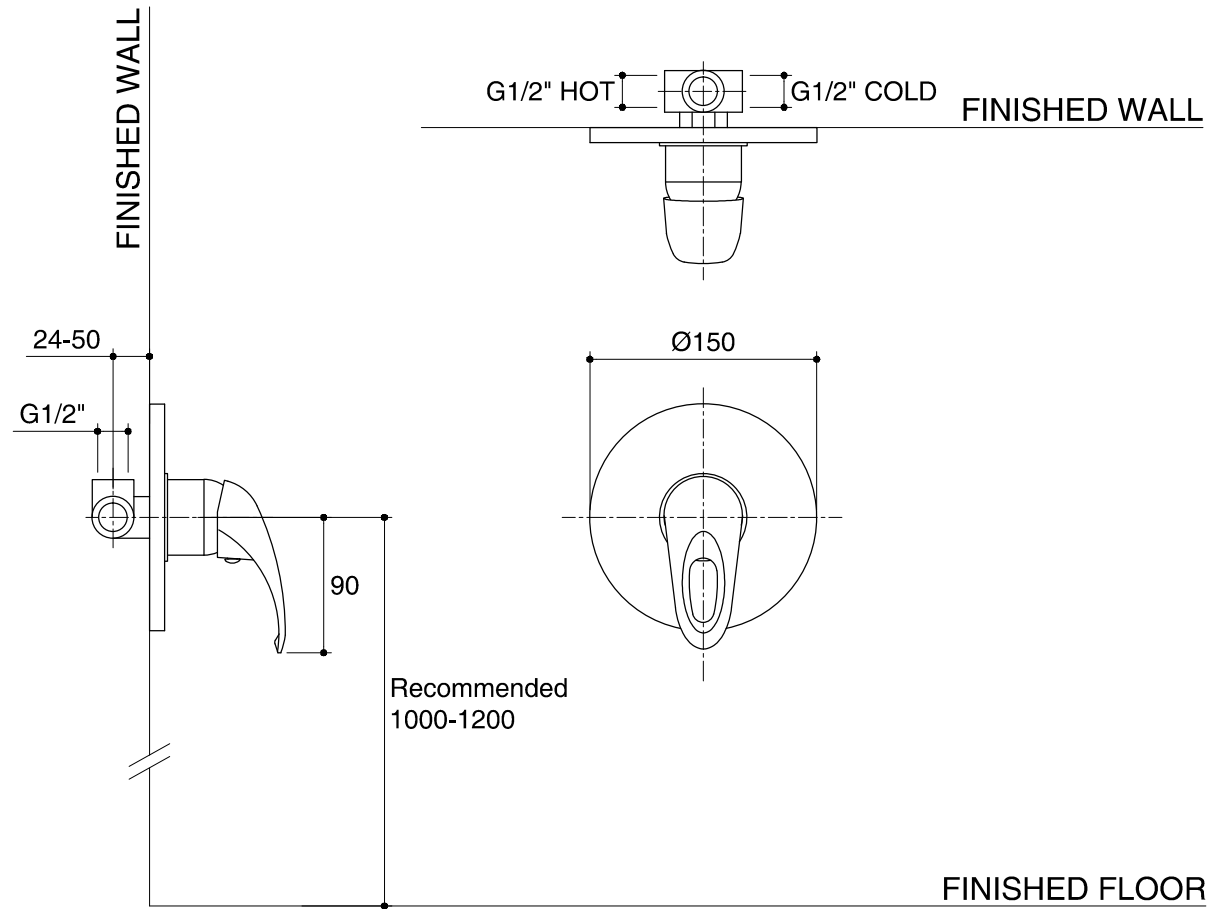

Dimensions are approximate.

Unit: mm

SKU	K-15714X-4-CP
Name	DELANO
Description	SINGLE LEVER RECESSED SHOWER - MIXER
ENGLEFIELD	

*The recommended dimension for installation can be adjusted according to user preferences and layout.