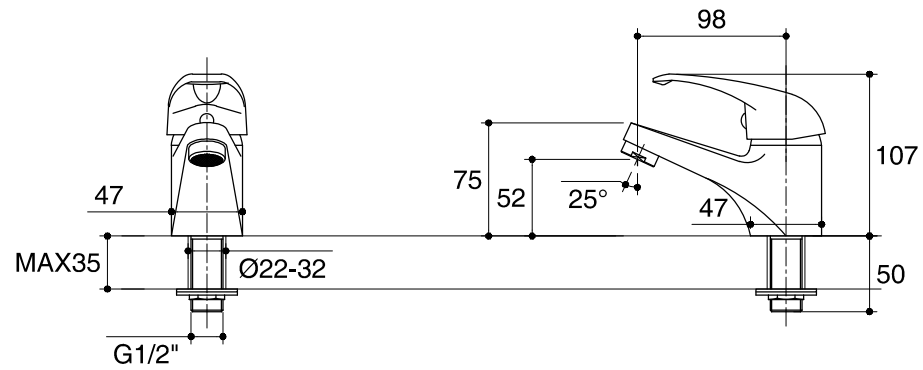

Dimensions are approximate.

Unit: mm

SKU	K-15765X-4-CP
Name	DELANO
Description	SINGLE LEVER LAVATORY FAUCET - COLD WATER

ENGLEFIELD

*The recommended dimension for installation can be adjusted according to user preferences and layout.