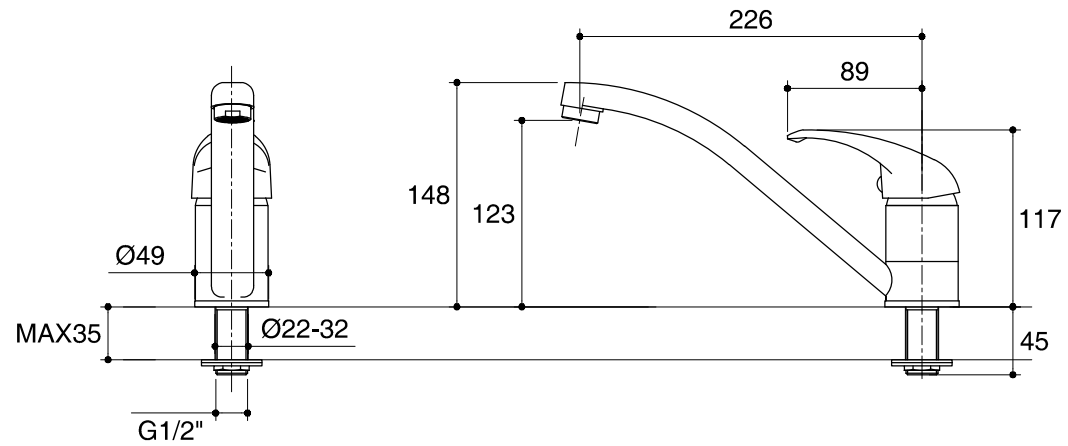

Dimensions are approximate.

Unit: mm

SKU	K-15776X-4-CP
Name	DELANO
Description	SINGLE LEVER KITCHEN FAUCET - COLD WATER

ENGLEFIELD

\*The recommended dimension for installation can be adjusted according to user preferences and layout.