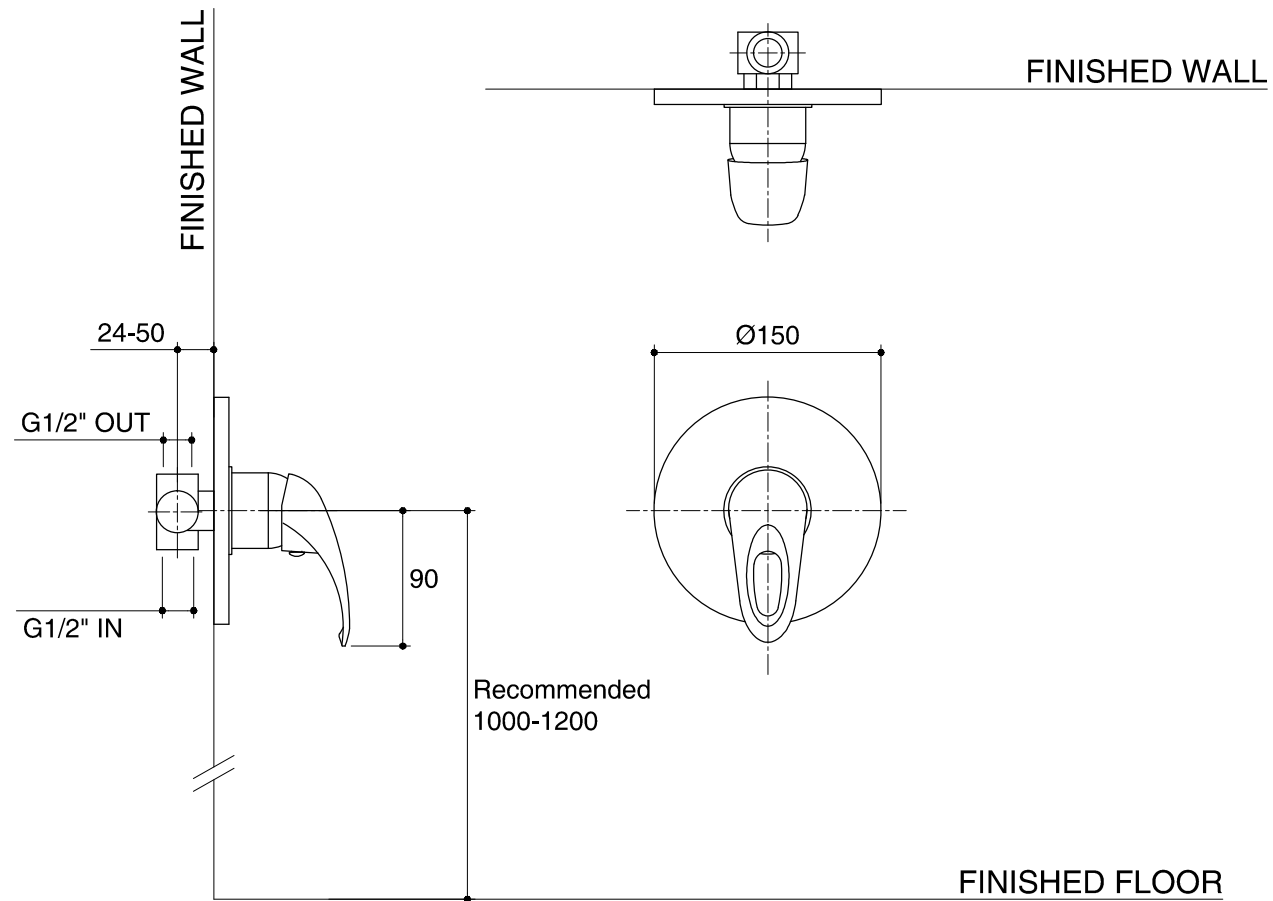

Dimensions are approximate.

Unit: mm

SKU	K-16796X-4-CP
Name	DELANO
Description	SINGLE LEVER RECESSED SHOWER - COLD WATER
ENGLEFIELD	

*The recommended dimension for installation can be adjusted according to user preferences and layout.