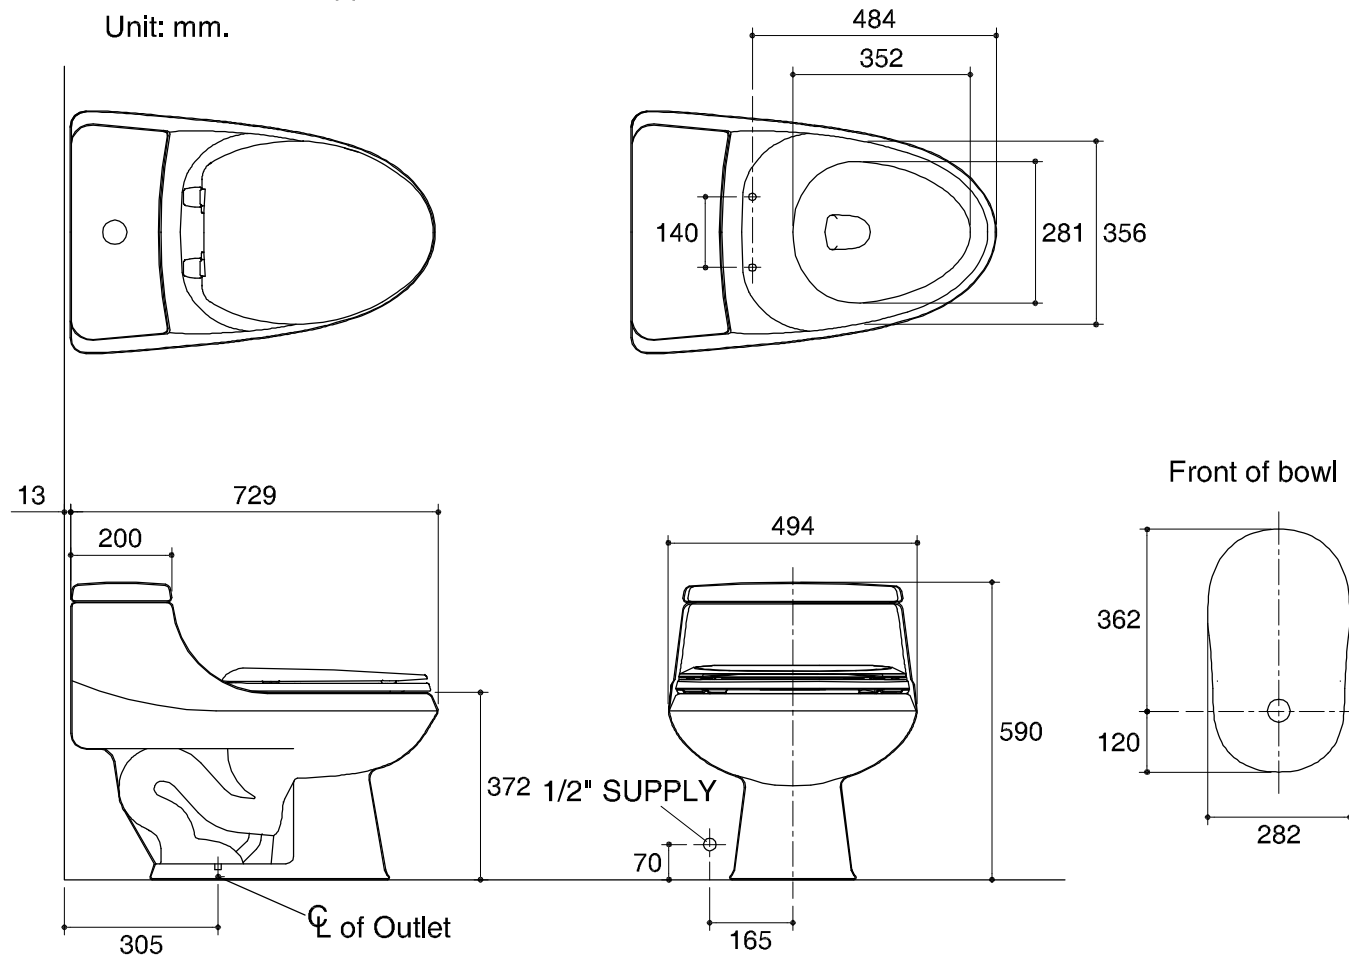

Dimensions are approximate.
Unit: mm.

SKU	K-18831X-WK
Name	DELTA
Description	1PC TOILET

KARAT

* The recommended dimension for installation can be adjusted according to user preferences and layout.