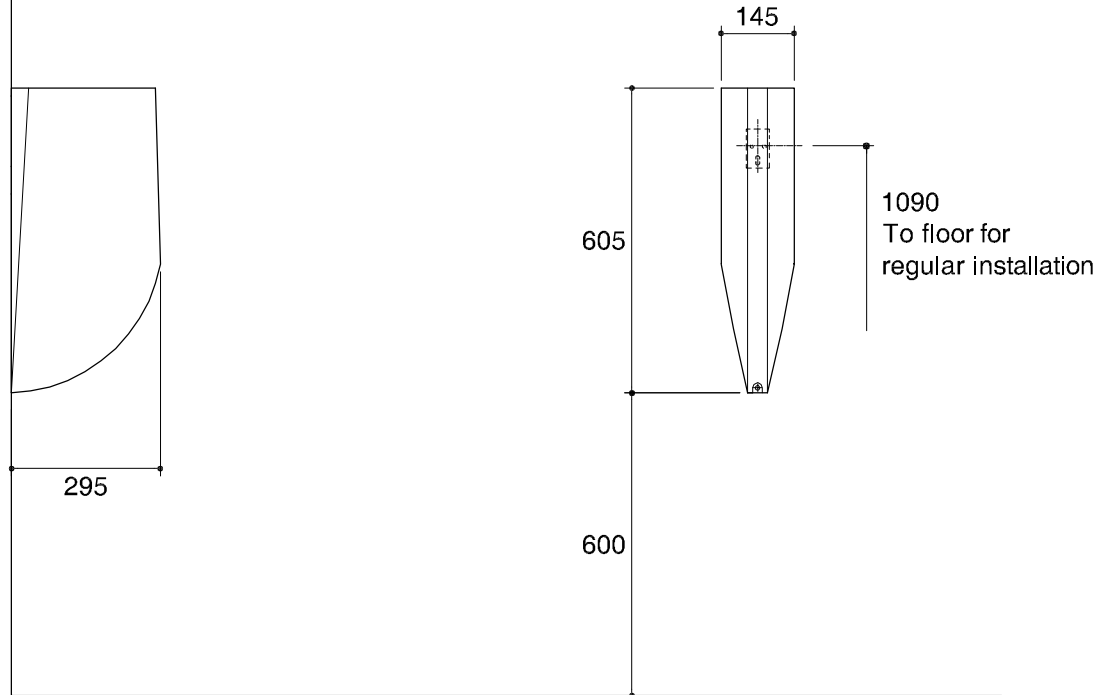

Dimensions are approximate.
Unit: mm

SKU	K-530X-WK
Name	-
Description	URINAL DIVISION

* The recommended dimension for installation can be adjusted according to user preferences and layout .

KARAT