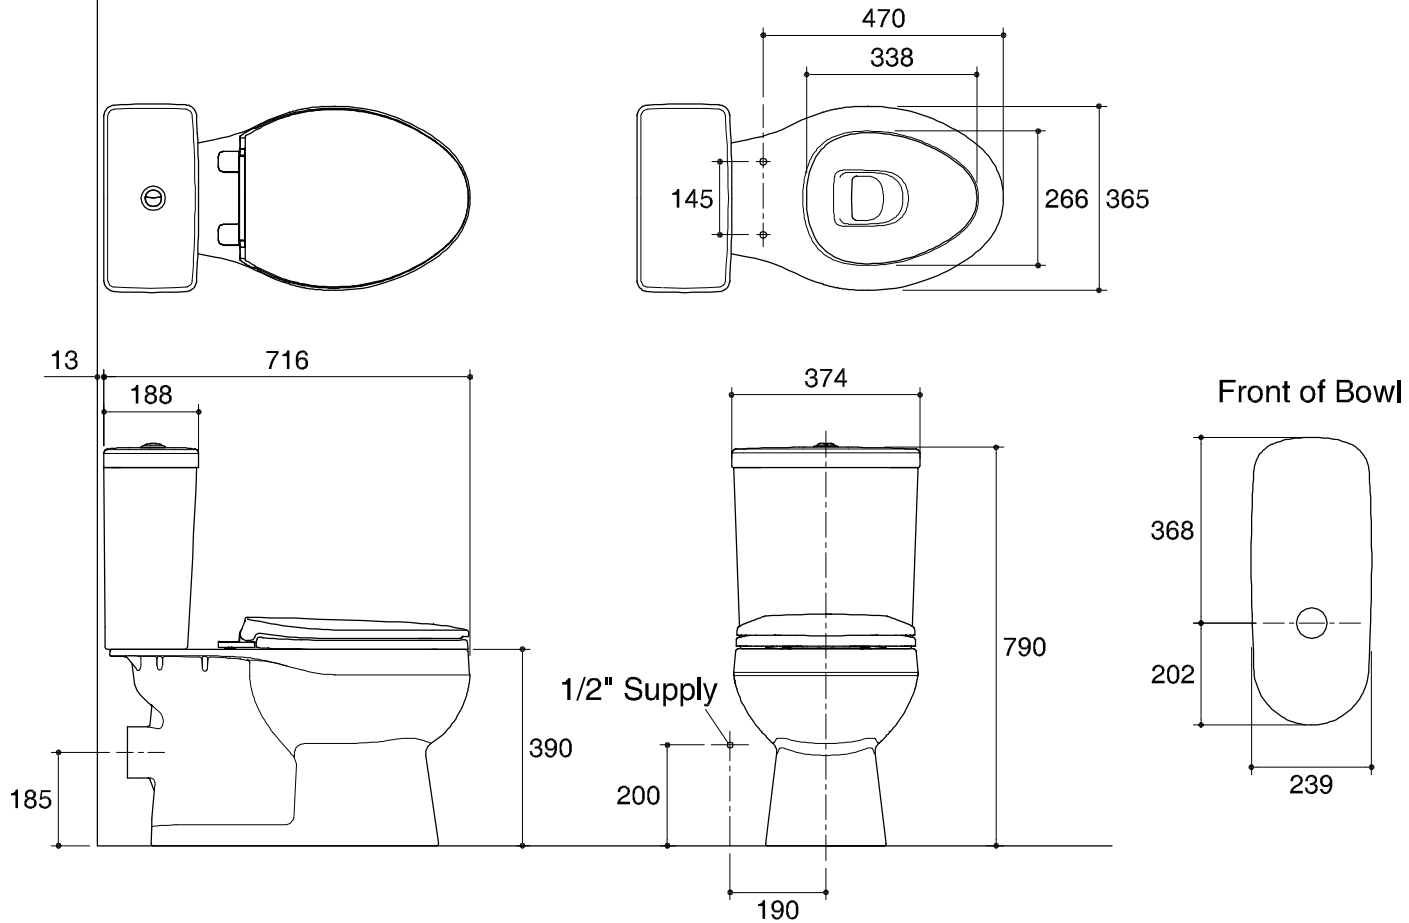

Dimensions are approximate.
Unit: mm.

SKU	K-75443X-S-WK
Name	FERN P-TRAP
Description	2PC TOILET

KARAT

* The recommended dimension for installation can be adjusted according to user preferences and layout.