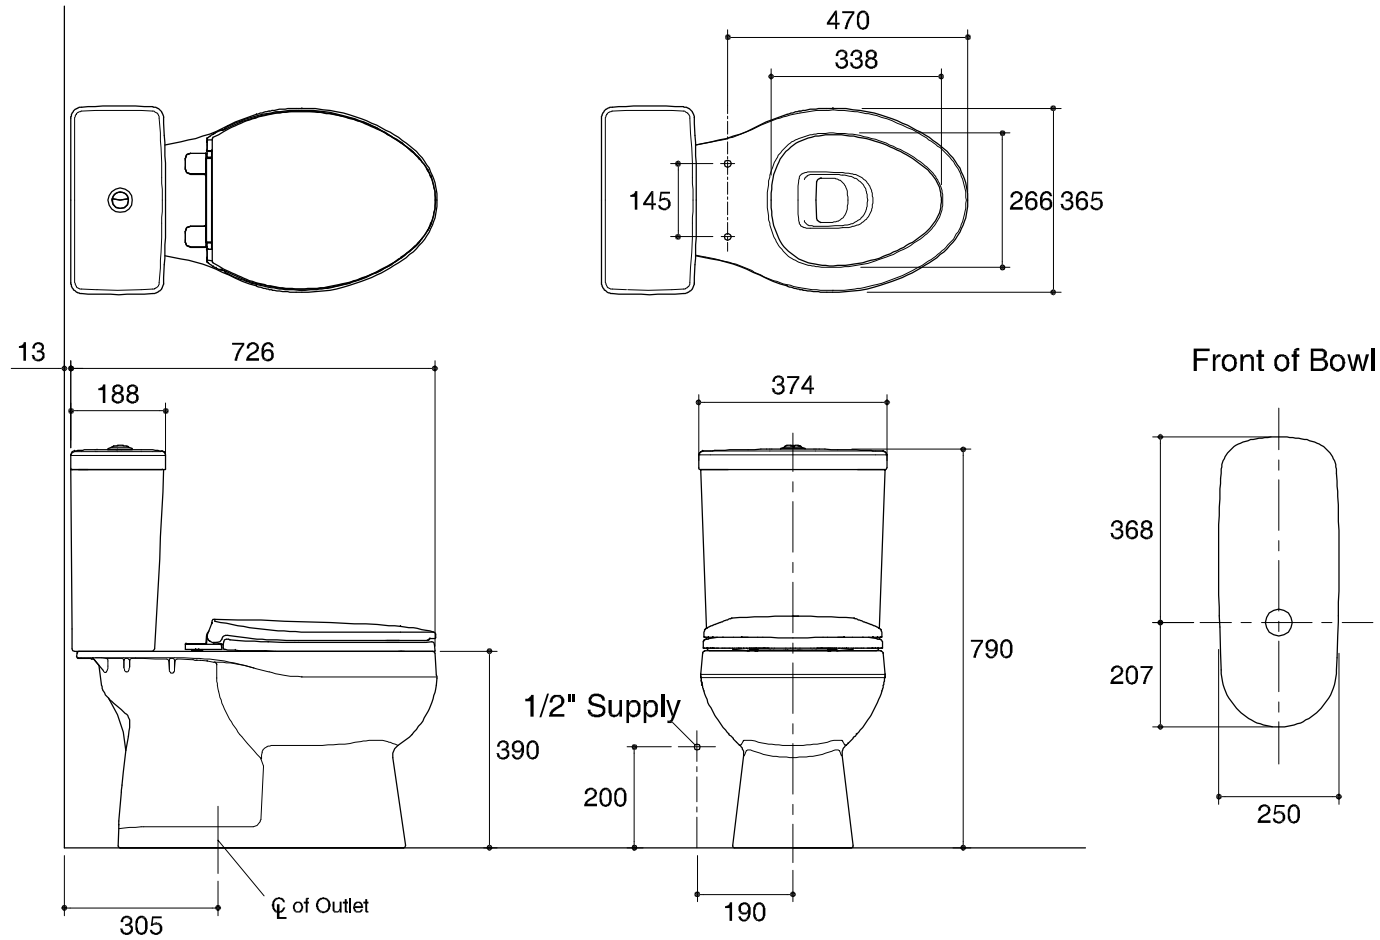

Dimensions are approximate.
Unit: mm.

SKU	K-75750X-S-WK
Name	FERN S-TRAP
Description	2PC TOILET

KARAT

* The recommended dimension for installation can be adjusted according to user preferences and layout.