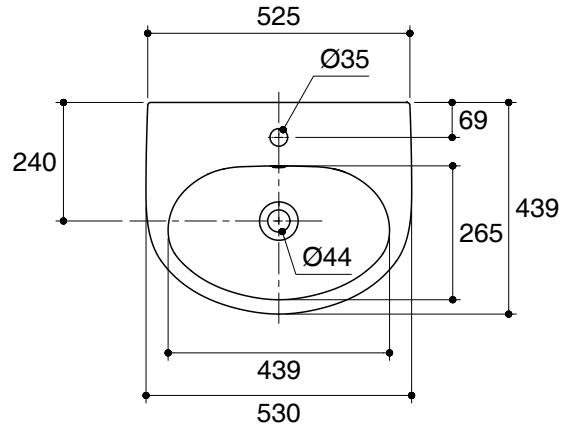

Dimensions are approximate.
Unit: mm.

SKU	K-45354X-1-WK
Name	FLORENCE
Description	WALL MOUNT

KARAT

* The recommended dimension for installation can be adjusted according to user preferences and layout.