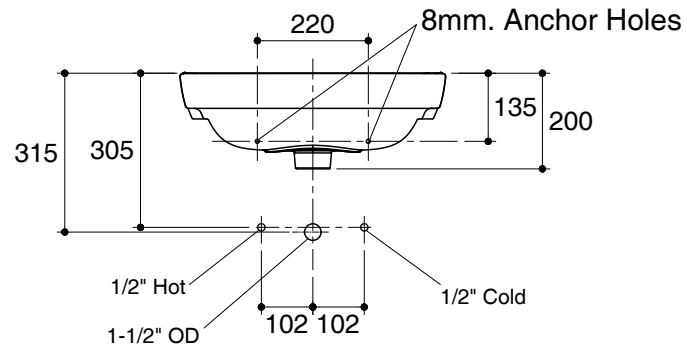

Dimensions are approximate.
Unit: mm.

SKU	K-45354X-1-WK
Name	FLORENCE
Description	WALL MOUNT

KARAT

* The recommended dimension for installation can be adjusted according to user preferences and layout.