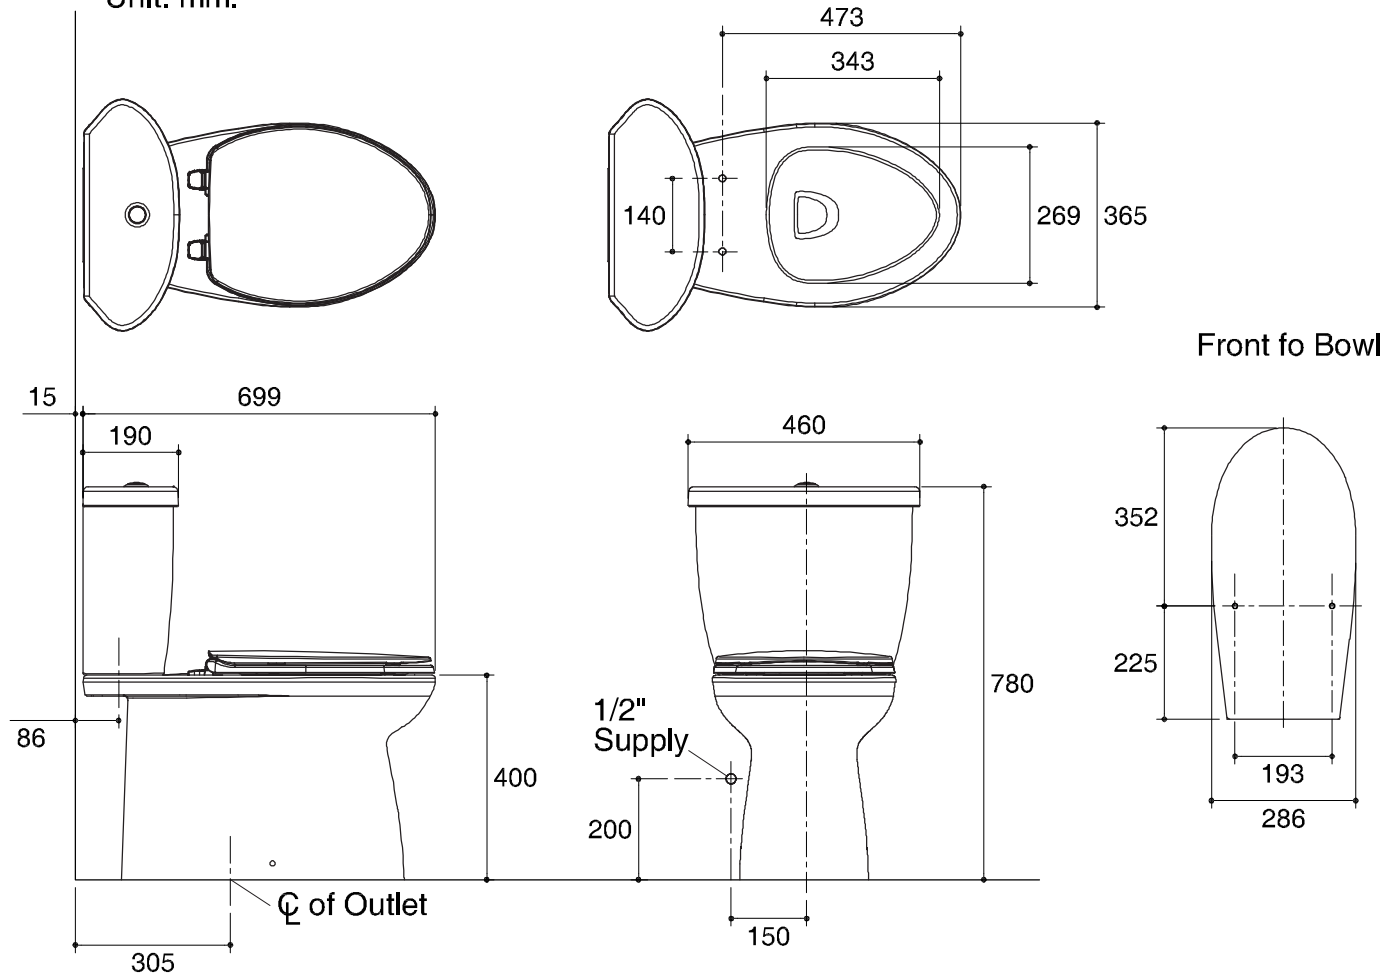

Dimensions are approximate.

Unit: mm.

SKU	K-72452X-S-WK
Name	FLORENCE
Description	2PC TOILET

KARAT

* The recommended dimension for installation can be adjusted according to user preferences and layout.