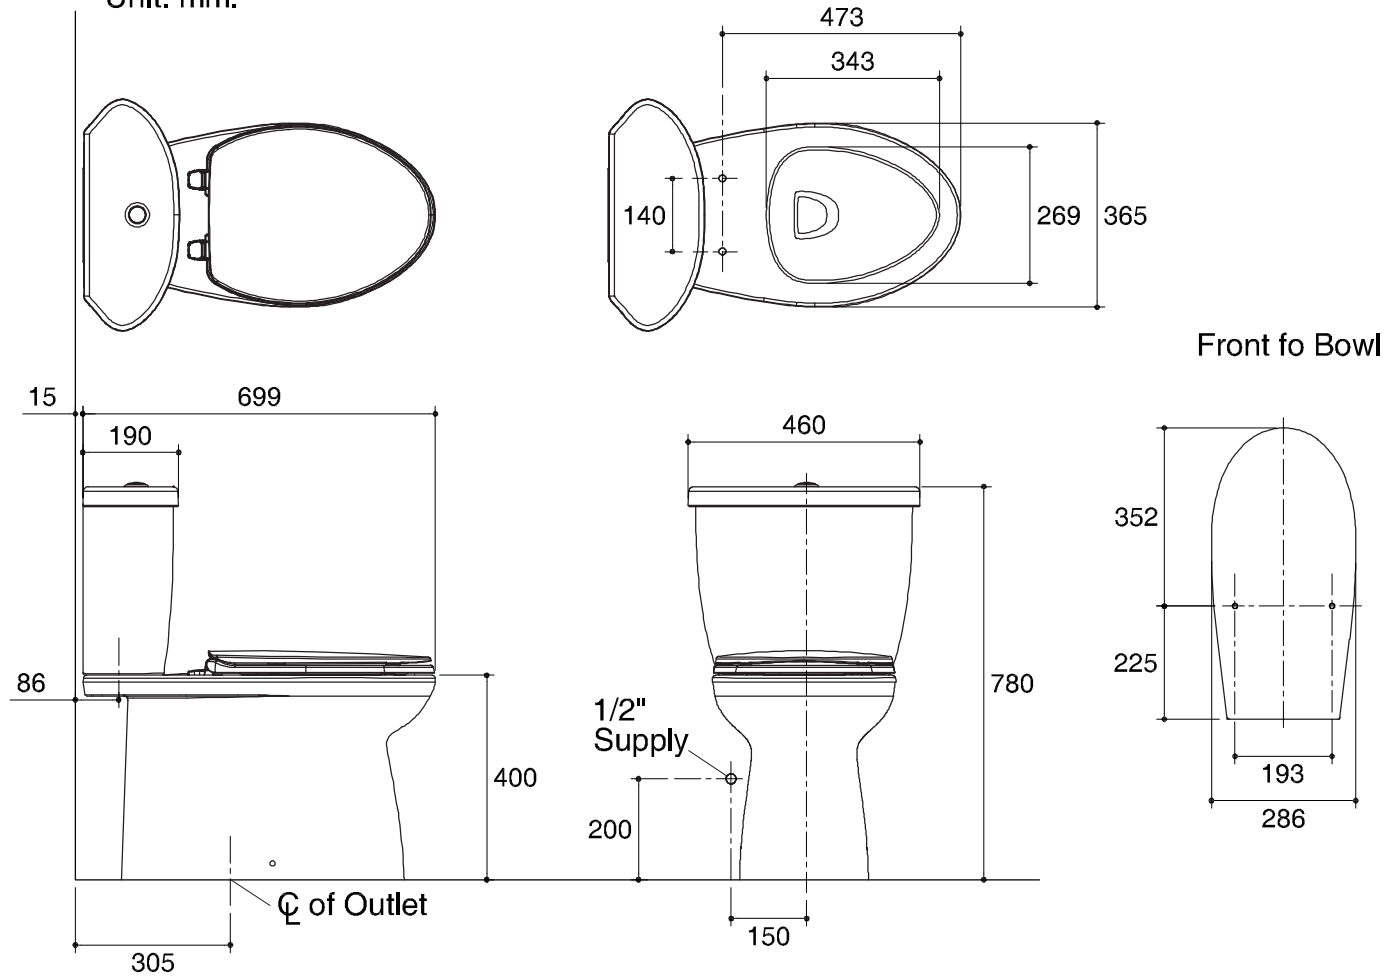

Dimensions are approximate.

Unit: mm.

SKU	K-72452X-WK
Name	FLORENCE
Description	2PC TOILET

**KARAT**

\* The recommended dimension for installation can be adjusted according to user preferences and layout.