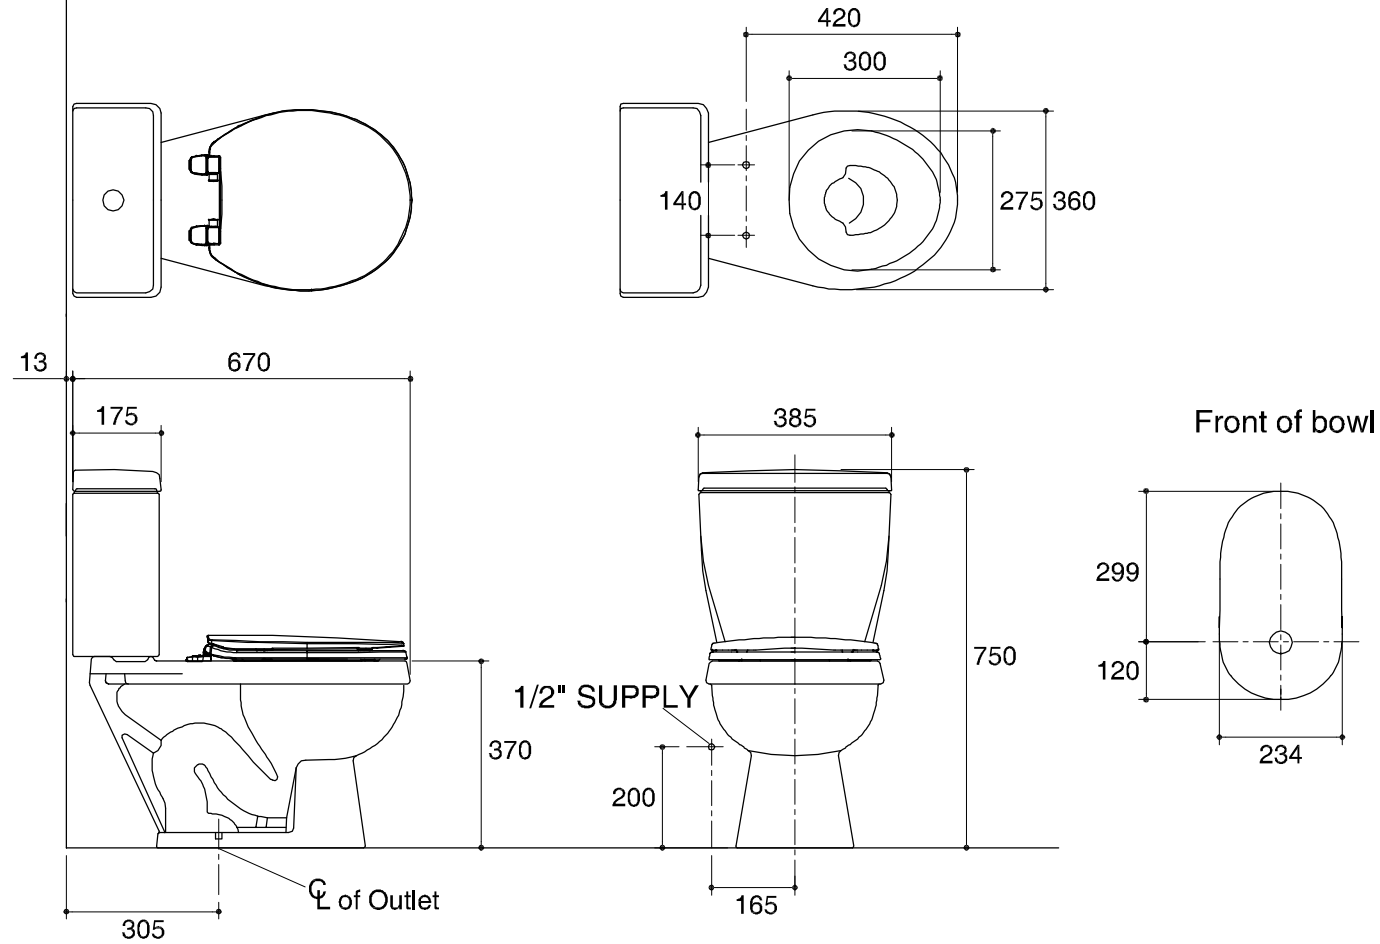

Dimensions are approximate.
Unit: mm.

SKU	K-12395X-WK
Name	GAMMA
Description	2PC TOILET

KARAT

* The recommended dimension for installation can be adjusted according to user preferences and layout.