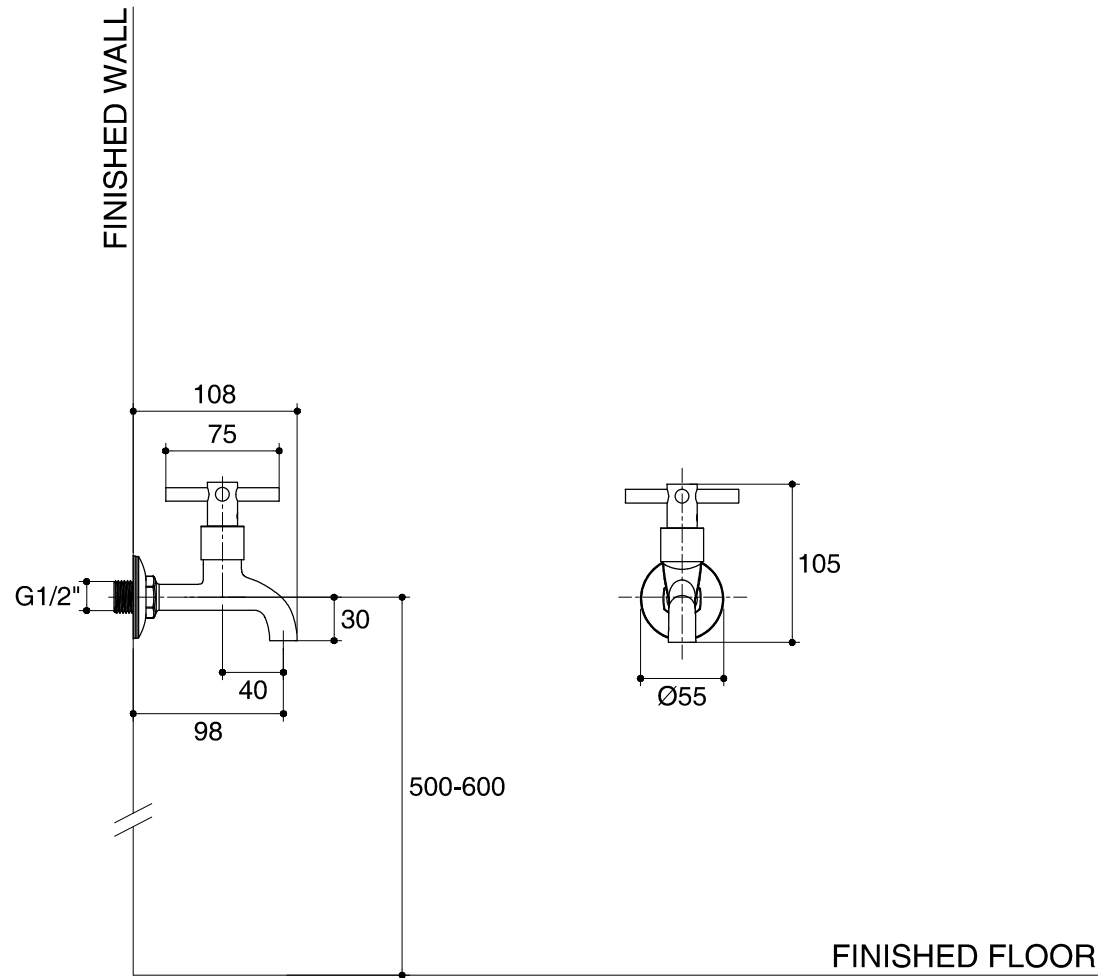

Dimensions are approximate.

Unit: mm

SKU	K-6279X-3-CP
Name	GIRO
Description	WALL TAP, SHORT - COLD WATER

**ENGLEFIELD**

\*The recommended dimension for installation can be adjusted according to user preferences and layout.