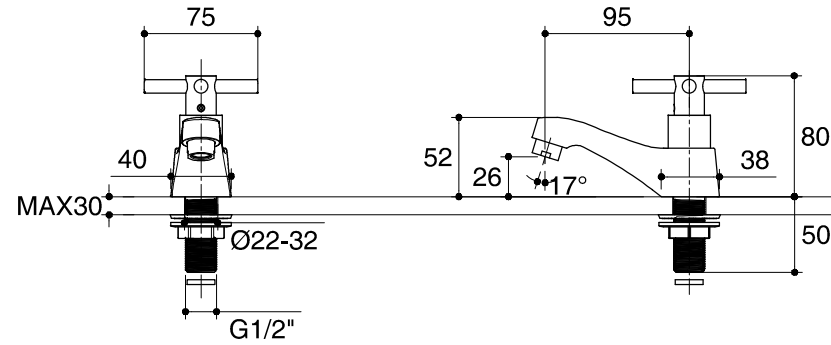

Dimensions are approximate.

Unit: mm

SKU	K-7290X-3-CP
Name	GIRO
Description	LAVATORY FAUCET - COLD WATER

*The recommended dimension for installation can be adjusted according to user preferences and layout.