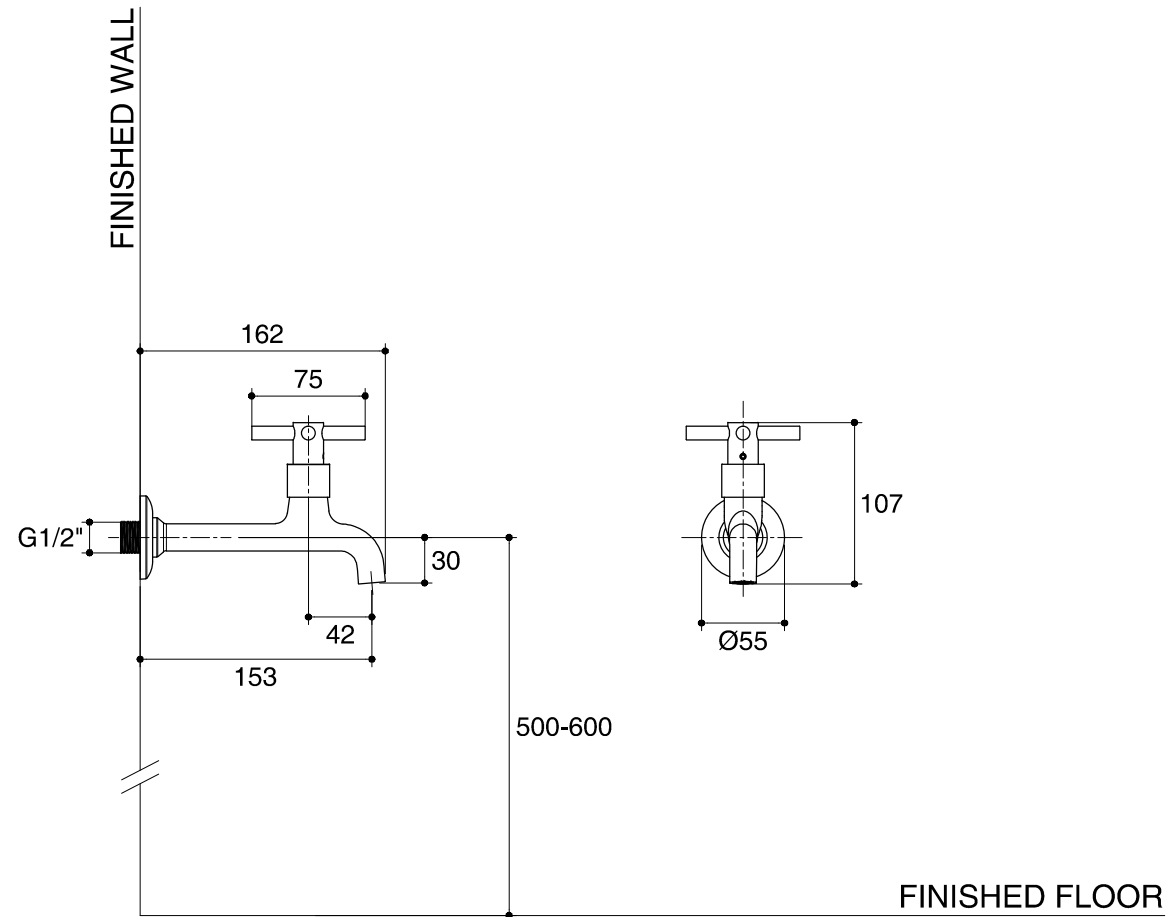

Dimensions are approximate.

Unit: mm

SKU	K-7291X-3-CP
Name	GIRO
Description	WALL TAP - COLD WATER

ENGLEFIELD

*The recommended dimension for installation can be adjusted according to user preferences and layout.