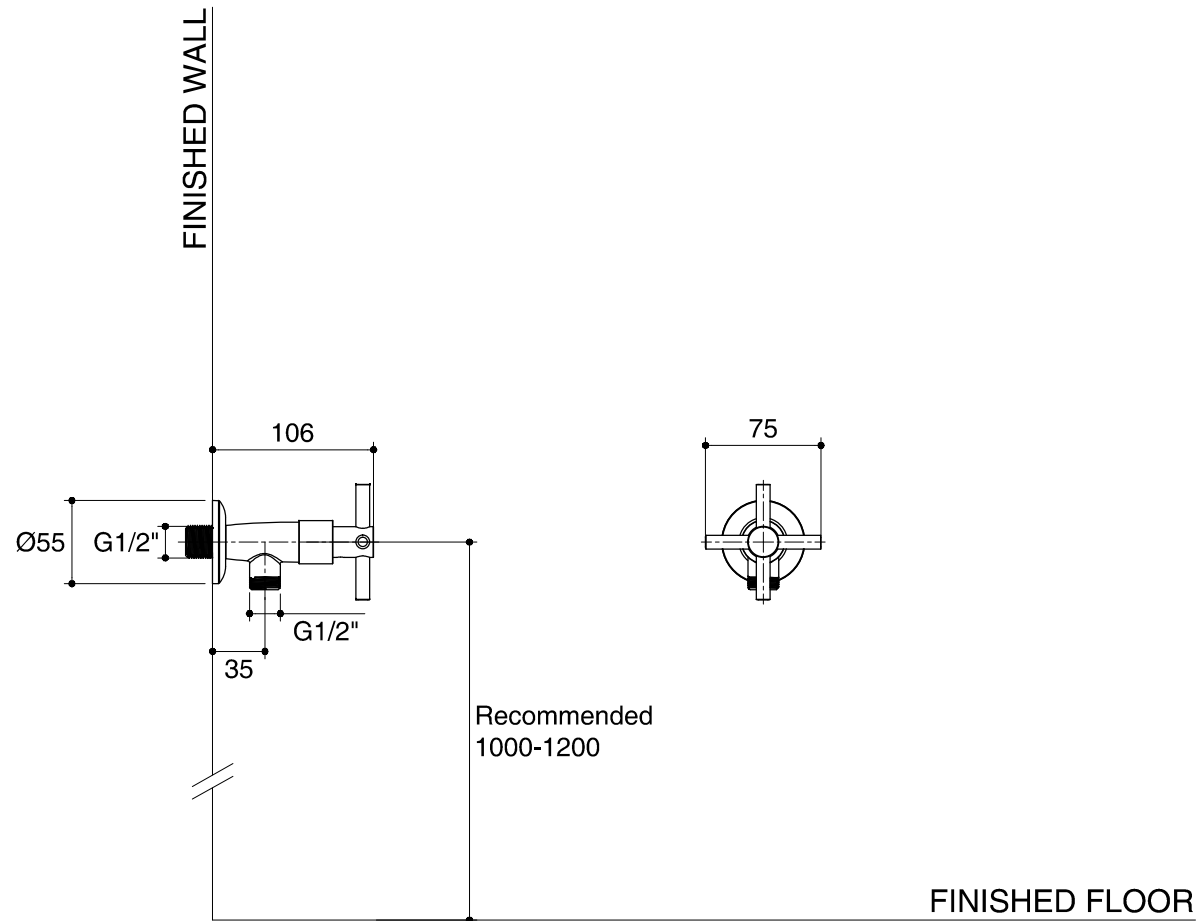

Dimensions are approximate.

Unit: mm

SKU	K-7292X-3-CP
Name	GIRO
Description	SHOWER VALVE - COLD WATER

ENGLEFIELD

*The recommended dimension for installation can be adjusted according to user preferences and layout.