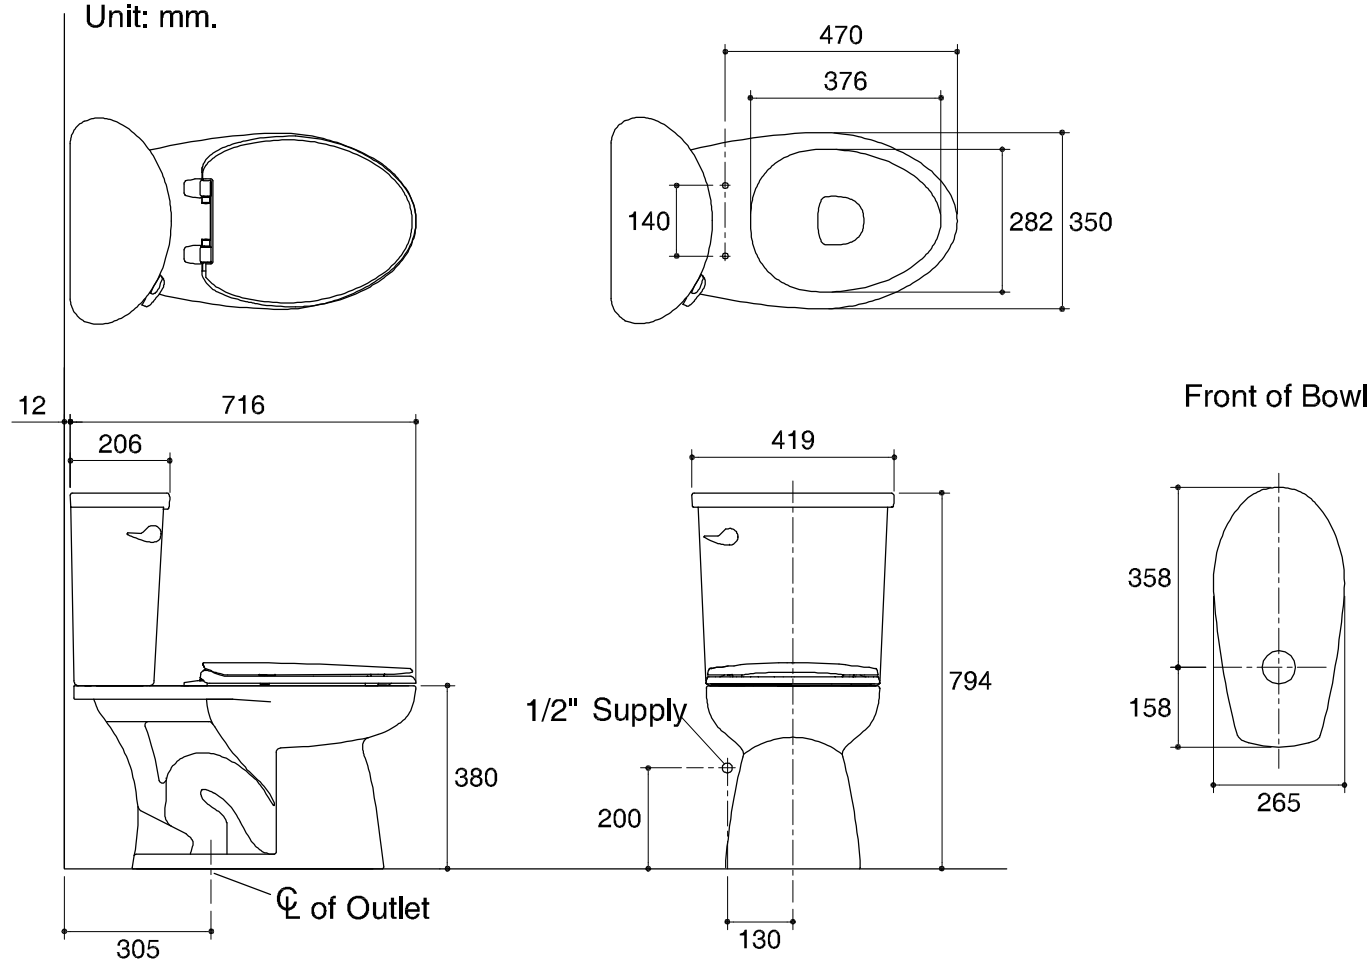

Dimensions are approximate.

Unit: mm.

SKU	K-12441X-WK
Name	KACTUS
Description	2PC TOILET

KARAT

* The recommended dimension for installation can be adjusted according to user preferences and layout.