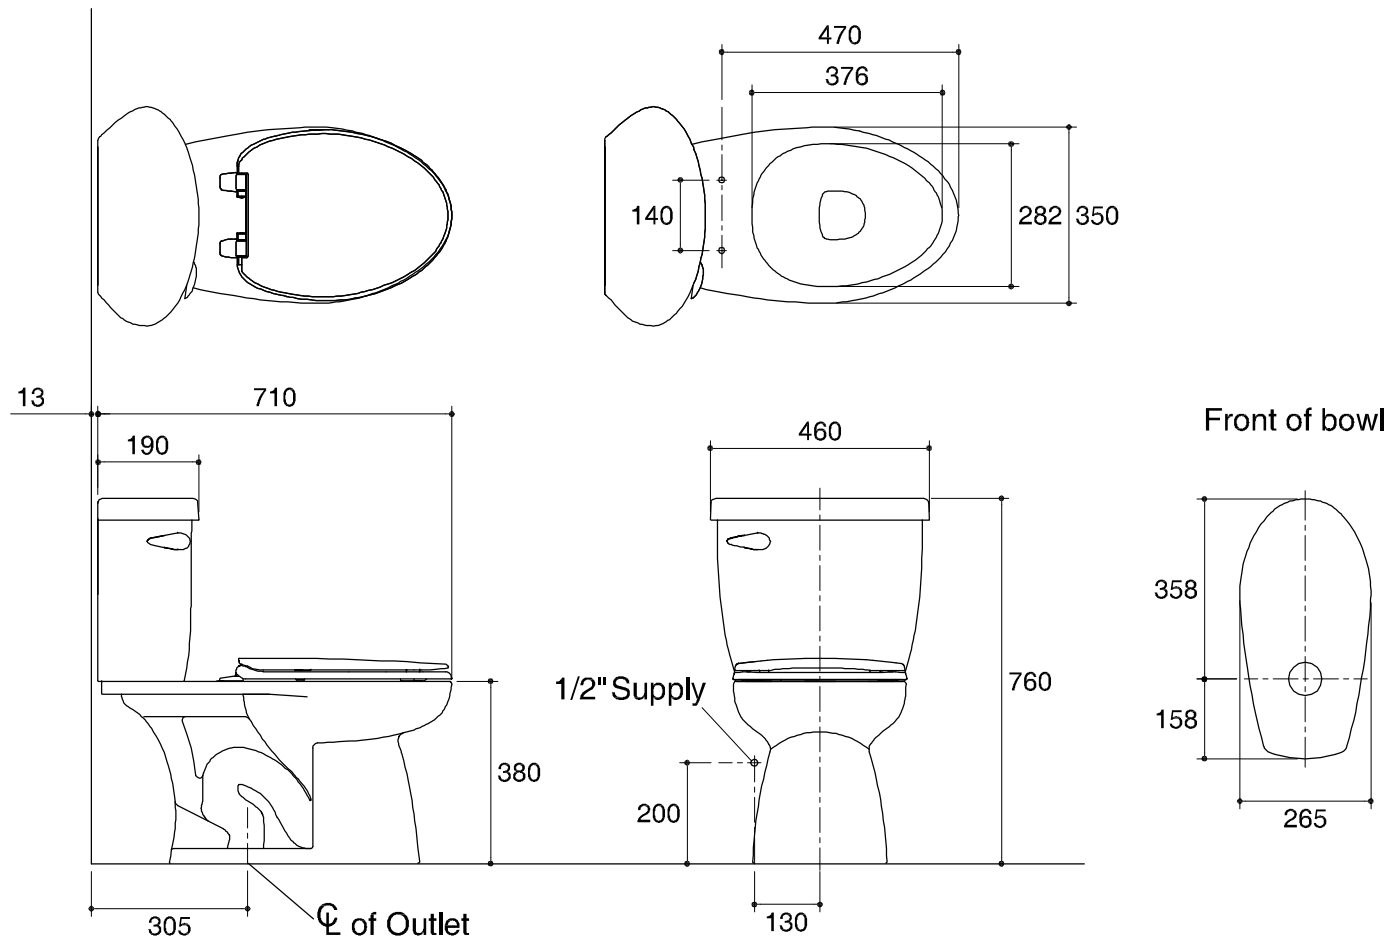

Dimensions are approximate.

Unit: mm.

SKU	K-17285X-WK
Name	KANOK
Description	2PC TOILET

KARAT

* The recommended dimension for installation can be adjusted according to user preferences and layout.