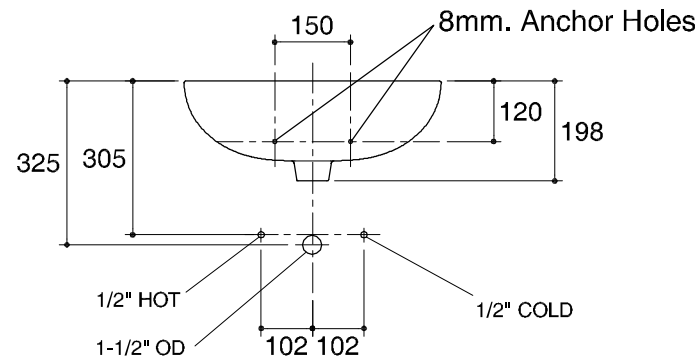

Dimensions are approximate.

Unit: mm.

SKU	K-17532X-1R-WK
Name	KANOK
Description	WALL MOUNT

KARAT

* The recommended dimension for installation can be adjusted according to user preferences and layout.