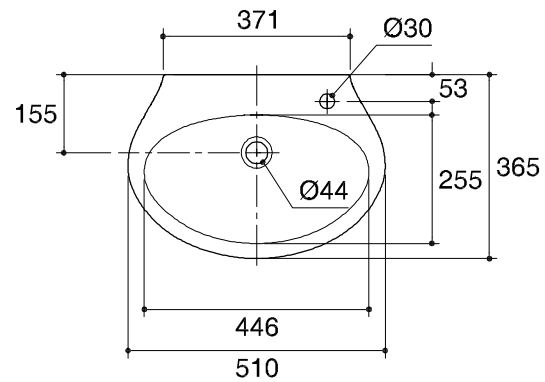

Dimensions are approximate.

Unit: mm.

SKU	K-17532X-1R-WK
Name	KANOK
Description	WALL MOUNT

KARAT

* The recommended dimension for installation can be adjusted according to user preferences and layout.