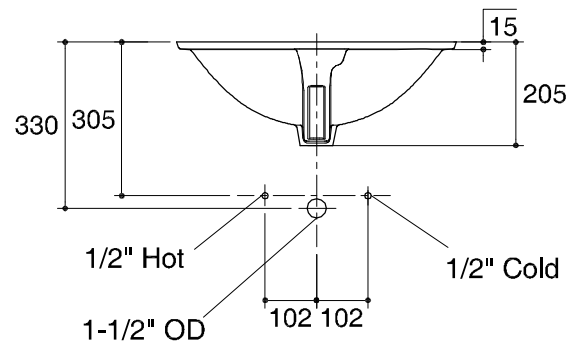

Dimensions are approximate.

Unit: mm.

SKU	K-17533X-WK
Name	KANOK
Description	UNDER COUNTER LAVATORY

**KARAT**

\* The recommended dimension for installation can be adjusted according to user preferences and layout.