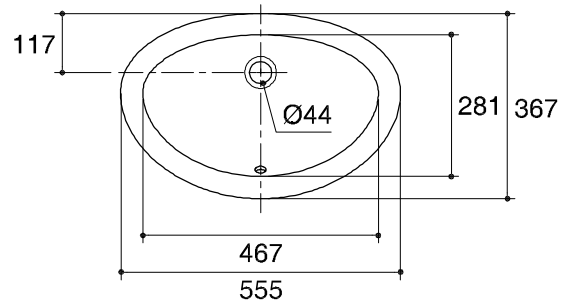

Dimensions are approximate.

Unit: mm.

SKU	K-17533X-WK
Name	KANOK
Description	UNDER COUNTER LAVATORY

**KARAT**

\* The recommended dimension for installation can be adjusted according to user preferences and layout.