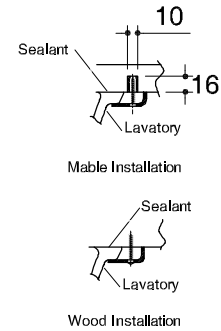

Dimensions are approximate.

Unit: mm.

SKU	K-17533X-WK
Name	KANOK
Description	UNDER COUNTER LAVATORY

**KARAT**

\* The recommended dimension for installation can be adjusted according to user preferences and layout.