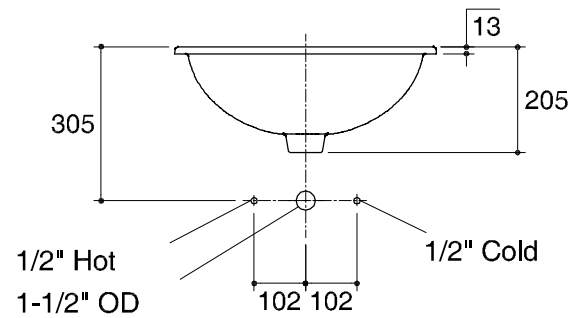

Dimensions are approximate.

Unit: mm.

SKU	K-17534X-1-WK
Name	KANOK
Description	SELF RIMMING LAVATORY

**KARAT**

\* The recommended dimension for installation can be adjusted according to user preferences and layout.