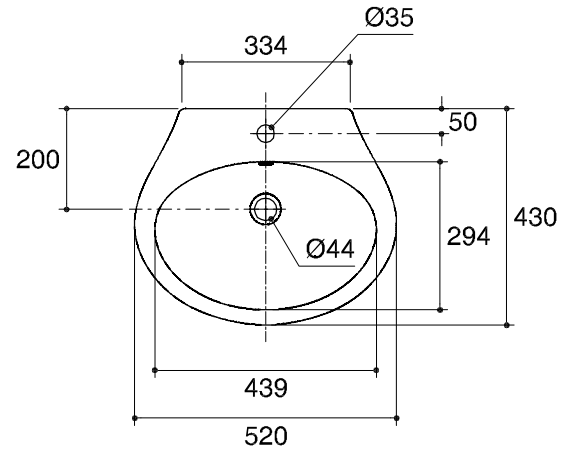

Dimensions are approximate.

Unit: mm.

SKU	K-17534X-1-WK
Name	KANOK
Description	SELF RIMMING LAVATORY

**KARAT**

\* The recommended dimension for installation can be adjusted according to user preferences and layout.