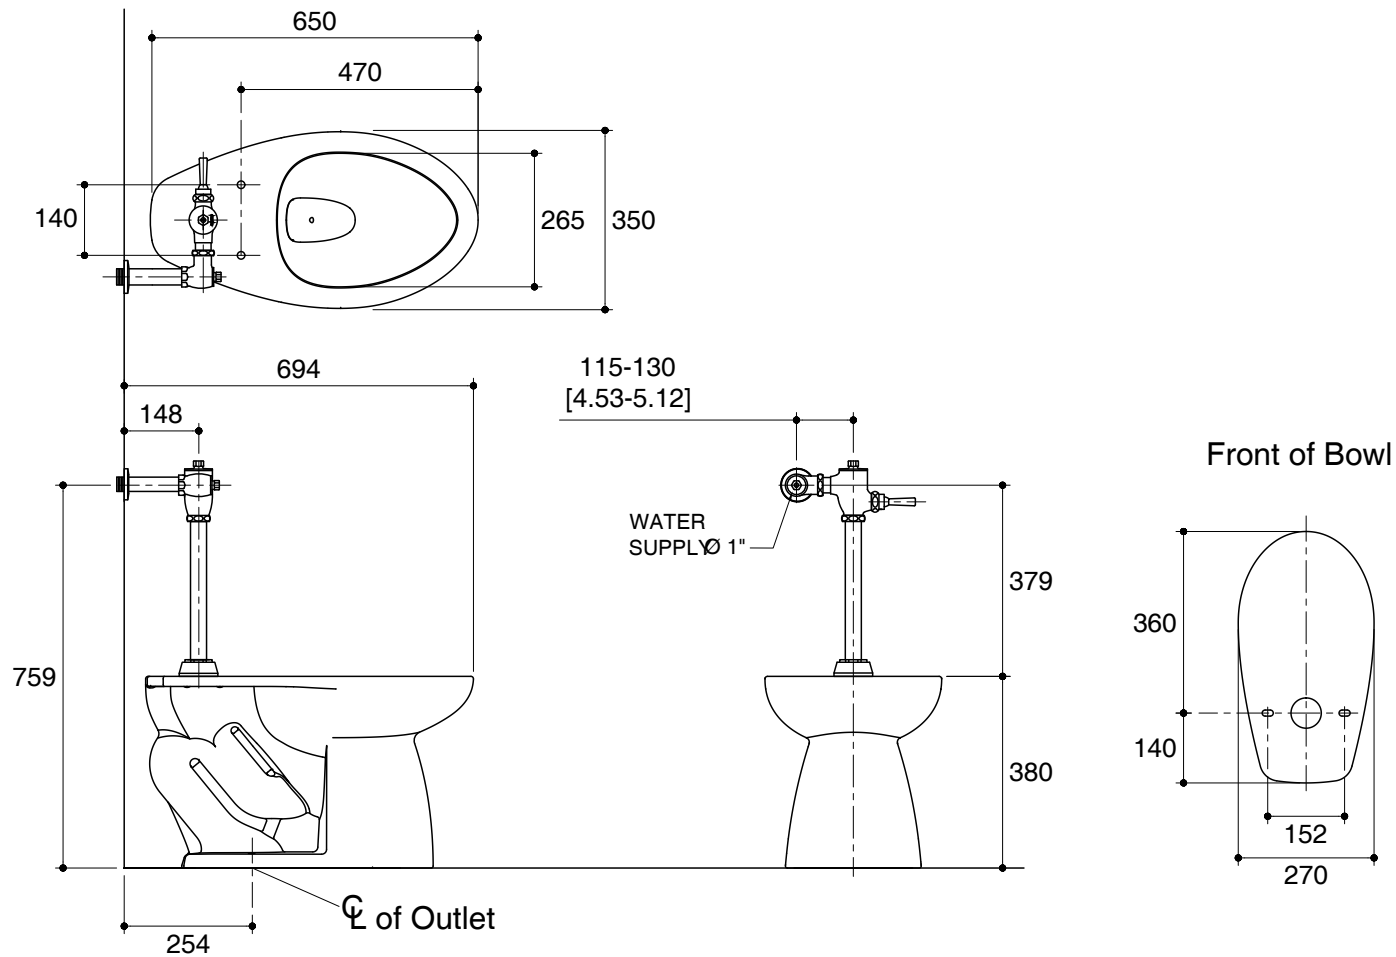

Dimensions are approximate.

Unit: mm.

SKU	K-17712X-WK
Name	KANOK
Description	Commercial Toilet

**KARAT**

\* The recommended dimension for installation can be adjusted according to user preferences and layout.