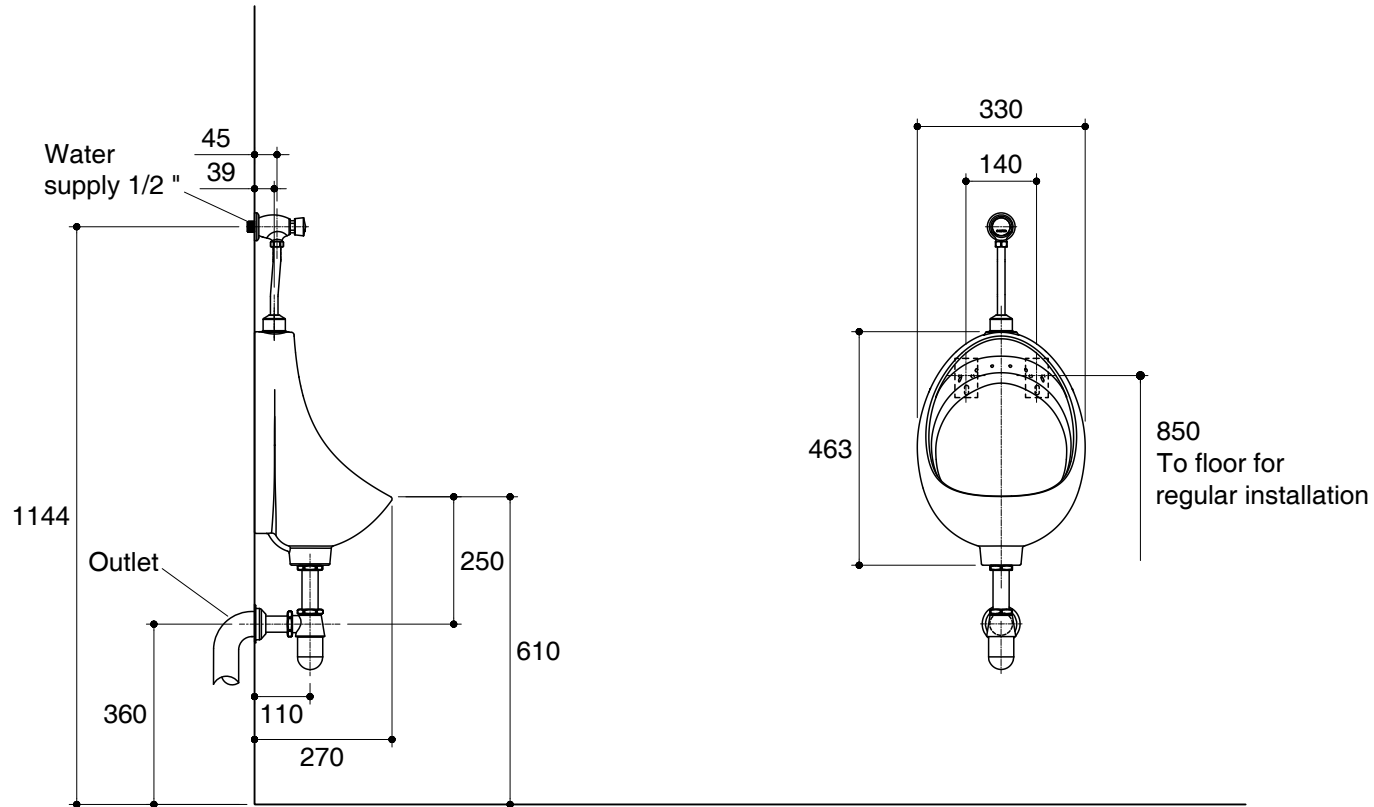

Dimensions are approximate.
Unit: mm

SKU	K-17901X-ET-WK
Name	KANOK
Description	URINAL

KARAT

* The recommended dimension for installation can be adjusted according to user preferences and layout.