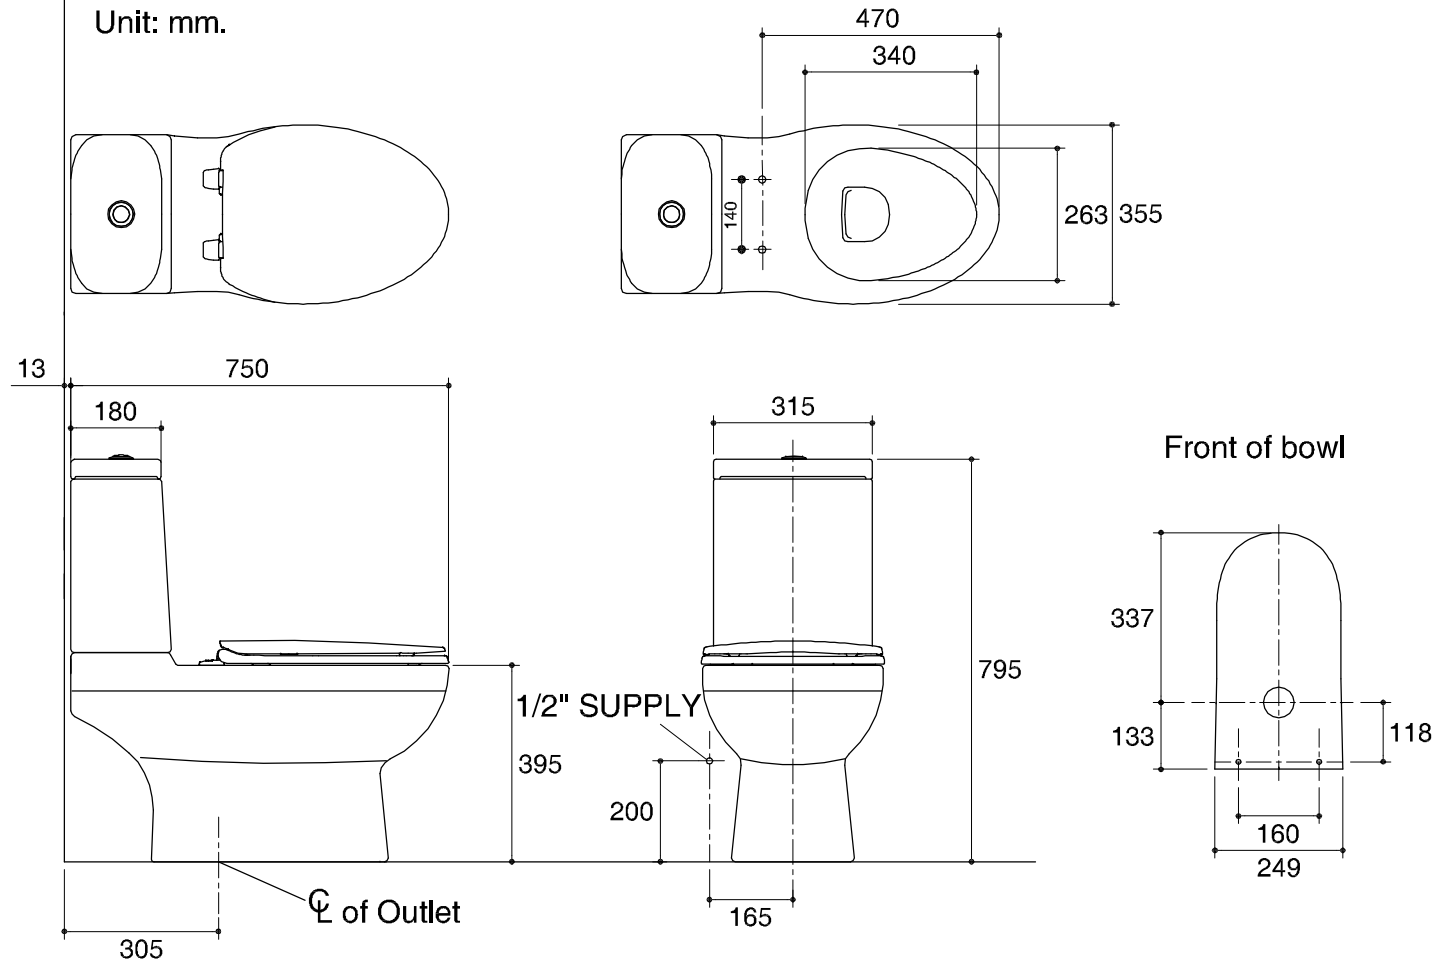

Dimensions are approximate.  
Unit: mm.

<b>SKU</b>	<b>K-17276X-S-WK</b>
<b>Name</b>	<b>KAPPA</b>
<b>Description</b>	<b>2PC TOILET</b>

**KARAT**

\* The recommended dimension for installation can be adjusted according to user preferences and layout.