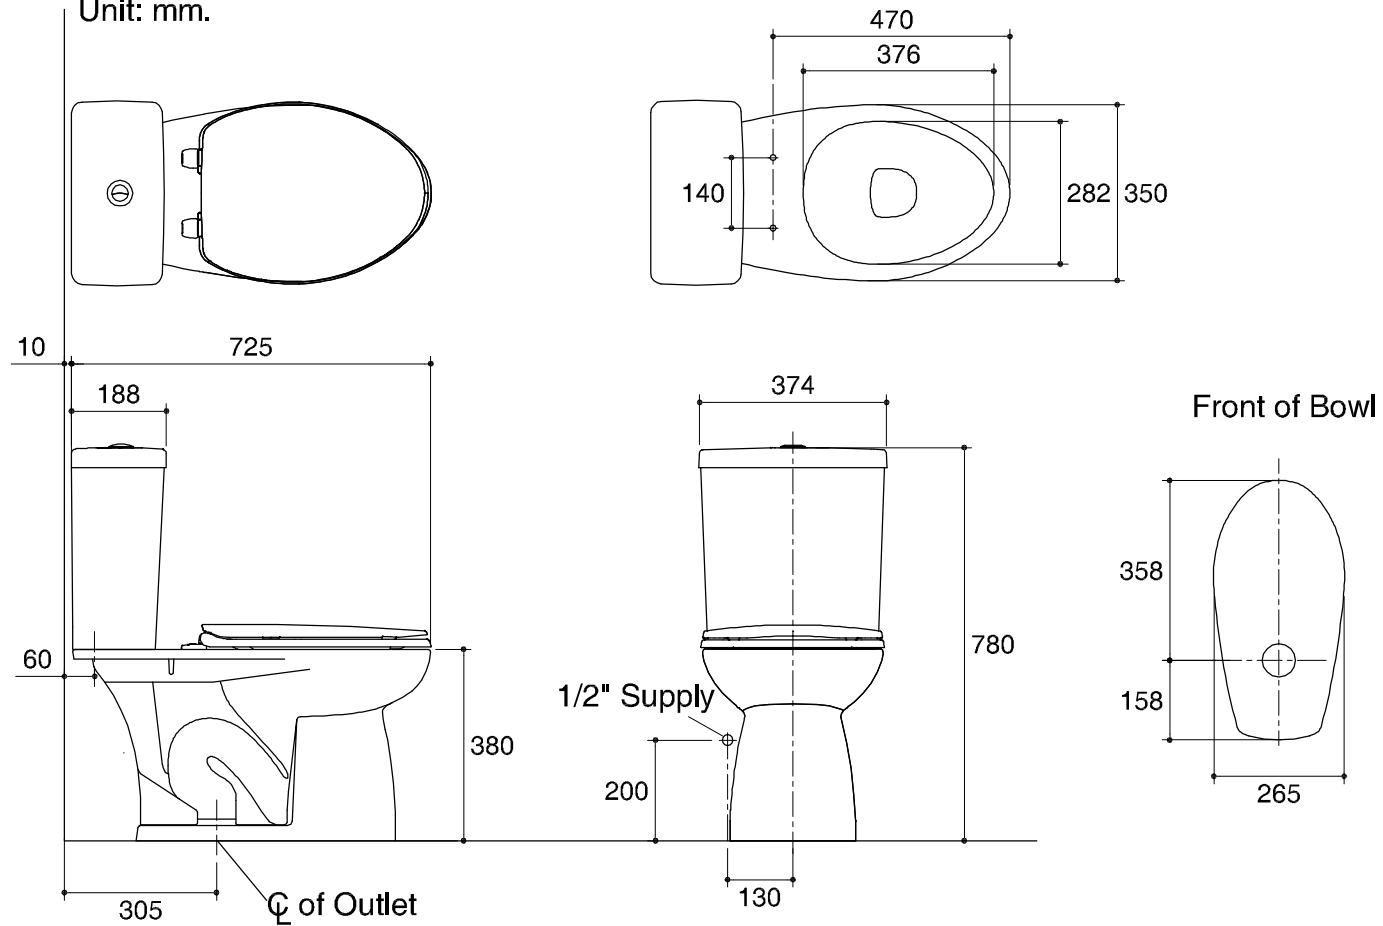

Dimensions are approximate.  
Unit: mm.

<b>SKU</b>	<b>K-99293X-S-WK</b>
<b>Name</b>	<b>KARE</b>
<b>Description</b>	<b>2PC TOILET</b>

**KARAT**

\* The recommended dimension for installation can be adjusted according to user preferences and layout.