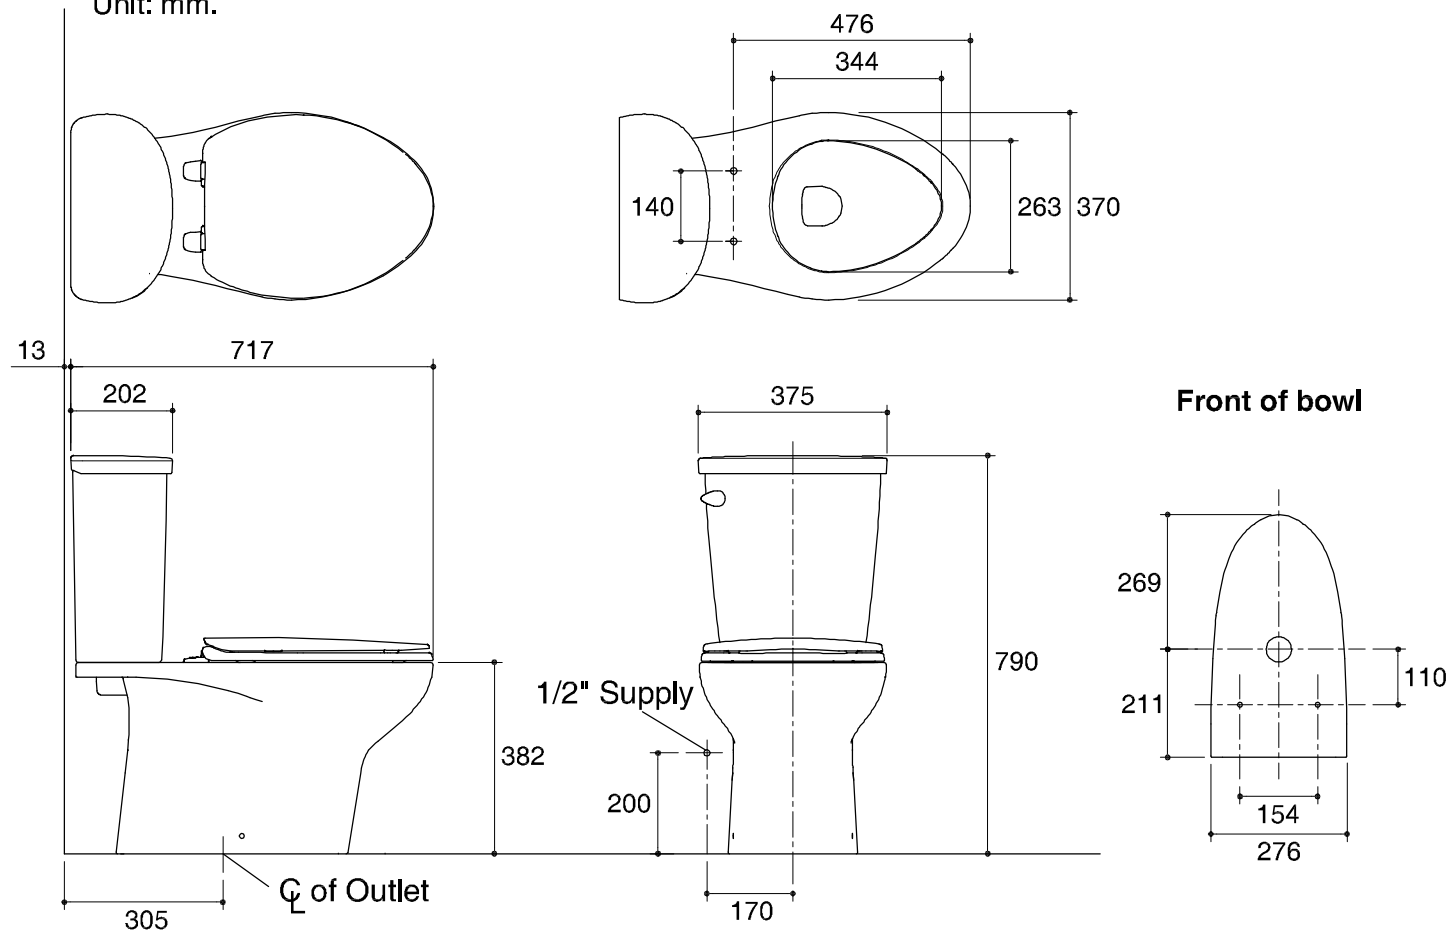

Dimensions are approximate.
Unit: mm.

SKU	K-12443X-S-WK
Name	KOKO
Description	2PC TOILET

KARAT

* The recommended dimension for installation can be adjusted according to user preferences and layout.