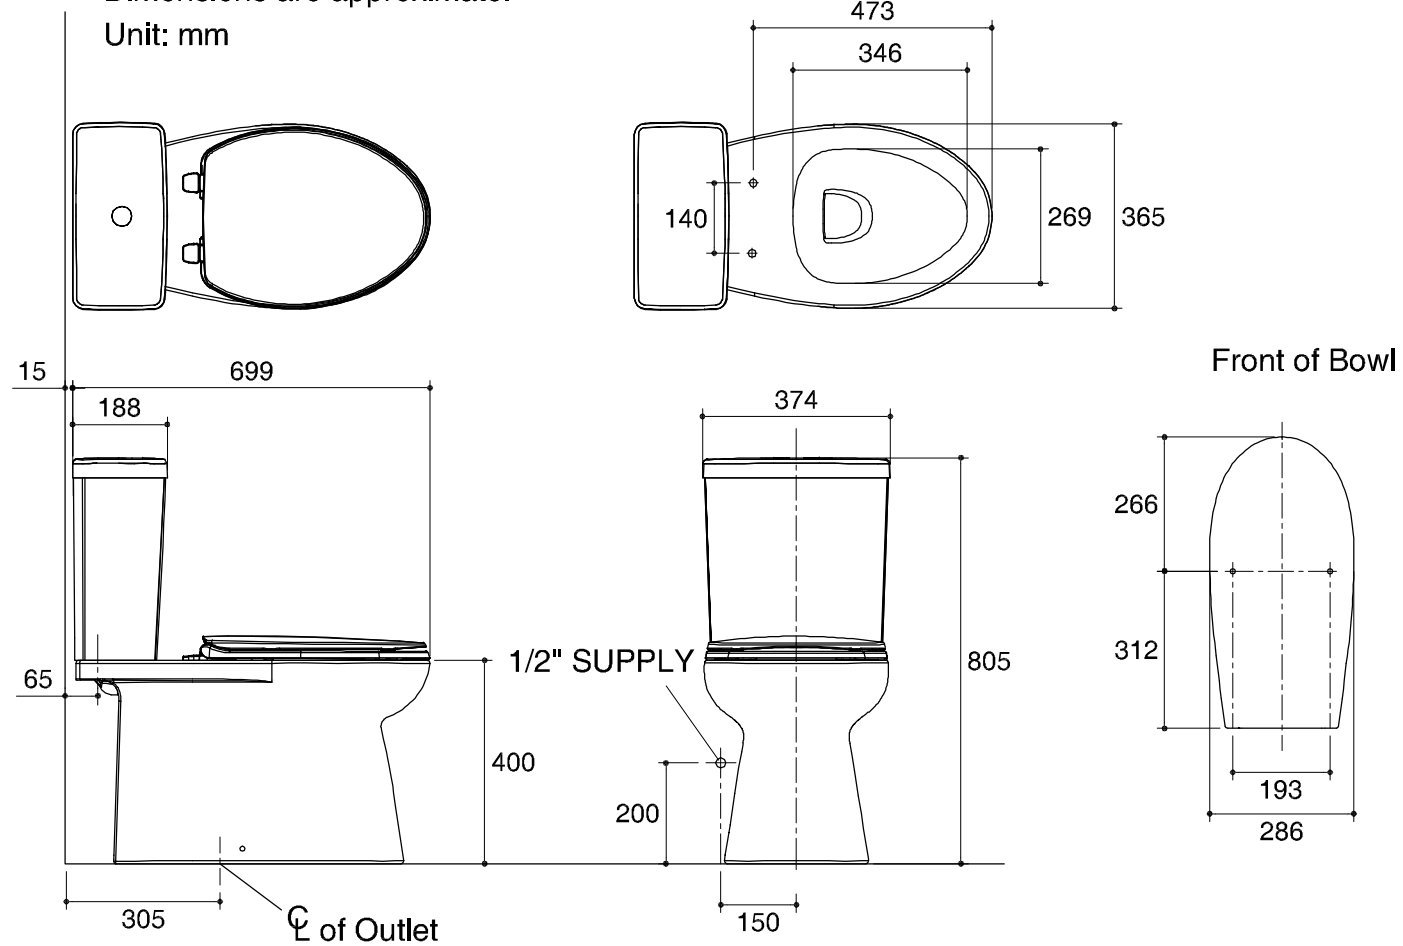

Dimensions are approximate.
Unit: mm

SKU	K-99295X-S-WK
Name	KOOL
Description	2PC TOILET

KARAT

* The recommended dimension for installation can be adjusted according to user preferences and layout.