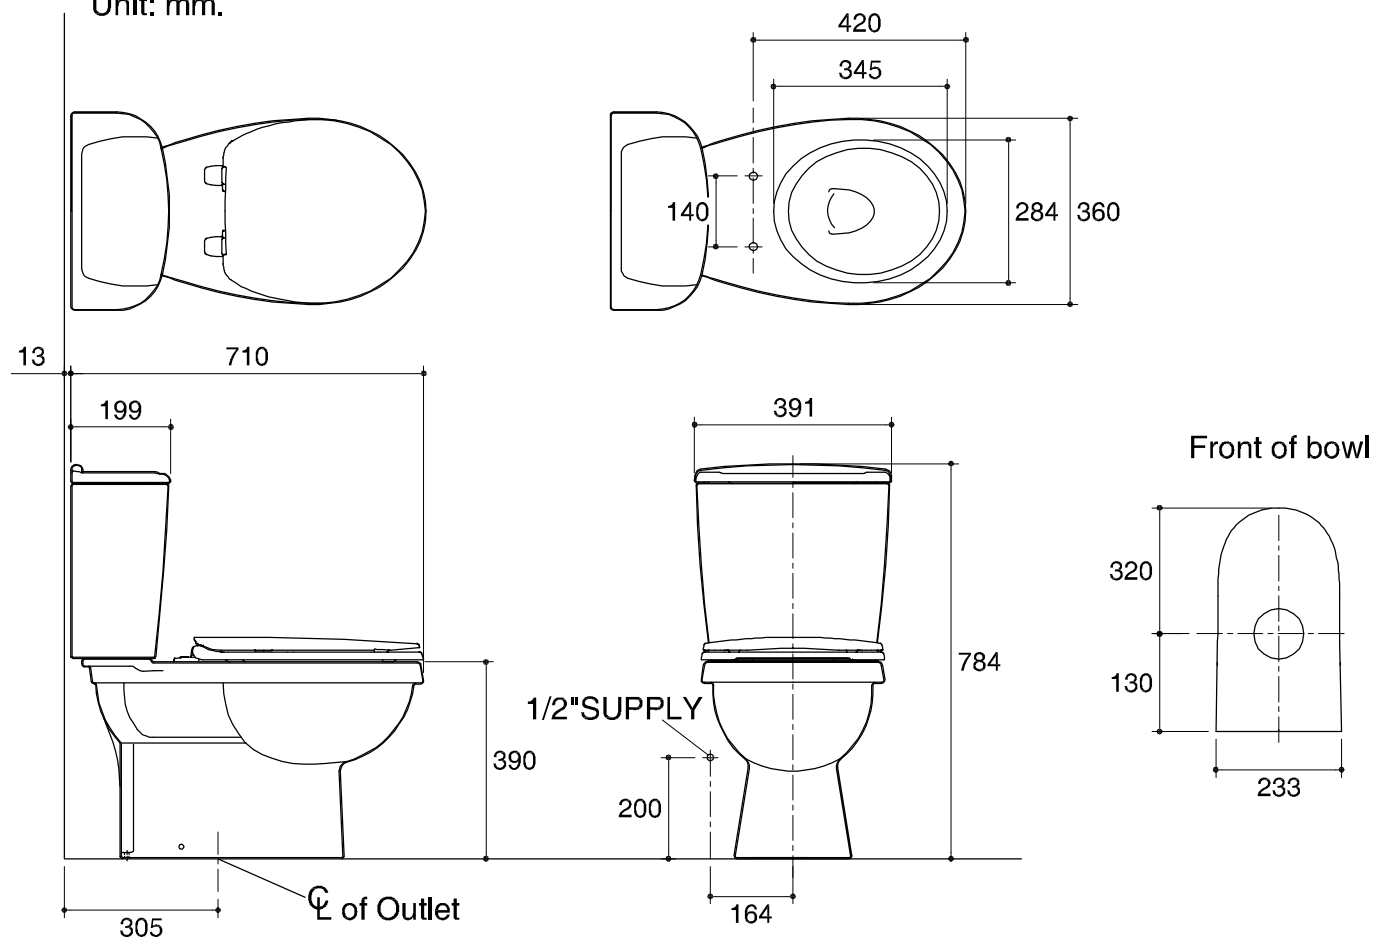

Dimensions are approximate.

Unit: mm.

SKU	K-17290X-WK
Name	LAMDA
Description	2PC TOILET

KARAT

* The recommended dimension for installation can be adjusted according to user preferences and layout.