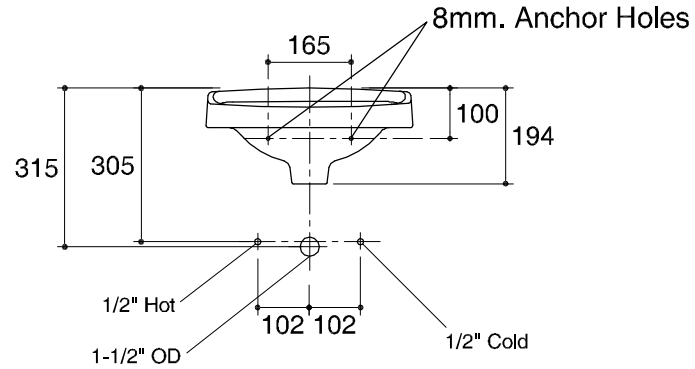

Dimensions are approximate.

Unit: mm.

SKU	K-17340X-1R-WK
Name	LAPIS
Description	WALL MOUNT

KARAT

* The recommended dimension for installation can be adjusted according to user preferences and layout.