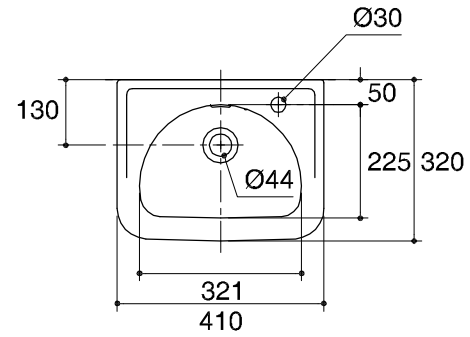

Dimensions are approximate.

Unit: mm.

SKU	K-17340X-1R-WK
Name	LAPIS
Description	WALL MOUNT

KARAT

* The recommended dimension for installation can be adjusted according to user preferences and layout.